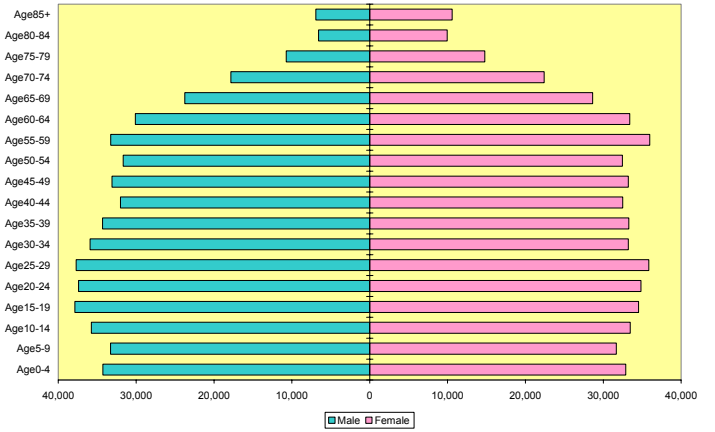

Northeast Arkansas Region White 2020 Population

Northeast Arkansas Region Nonwhite 2000 Population

Northeast Arkansas Region Nonwhite 2020 Population

Central Arkansas Region 2000 Population

Central Arkansas Region 2020 Population