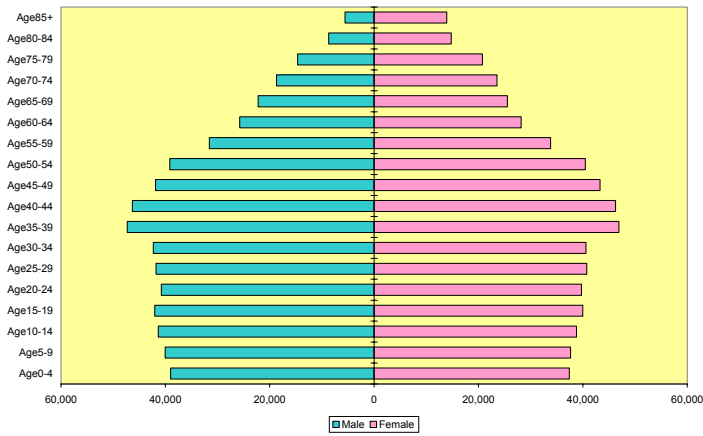

Urban Arkansas Counties' White 2000 Population