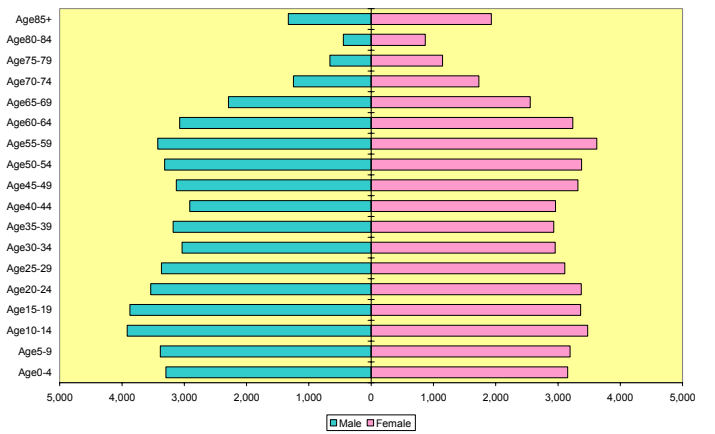

Southwest Arkansas Region 2020 Population

Southwest Arkansas Region White 2000 Population

Southwest Arkansas Region White 2020 Population

Southwest Arkansas Region Nonwhite 2000 Population

Southwest Arkansas Region Nonwhite 2020 Population

United States 2000 Population

United States 2020 Population

United States White 2000 Population

United States White 2020 Population

United States Nonwhite 2000 Population

United States Nonwhite 2020 Population