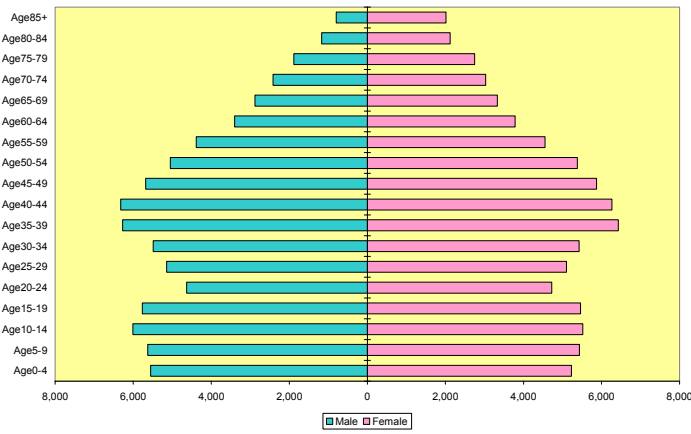

Arkansas Share of Fort Smith, AR-OK MSA White 2000 Population