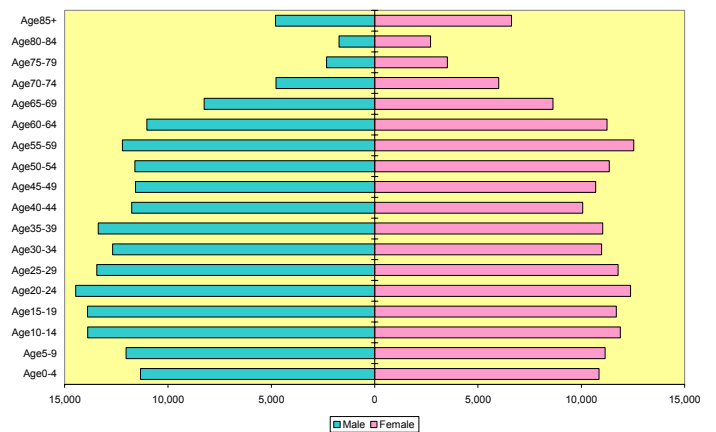

Rural Arkansas Counties' White 2000 Population

Rural Arkansas Counties' White 2020 Population

Rural Arkansas Counties' Nonwhite 2000 Population

Rural Arkansas Counties' Nonwhite 2020 Population

**Arkansas Share of Fayetteville-Springdale-Rogers,  
AR-MO MSA 2000 Population**

**Arkansas Share of Fayetteville-Springdale-Rogers,  
AR-MO MSA 2020 Population**

**Arkansas Share of Fayetteville-Springdale-Rogers,  
AR-MO MSA White 2000 Population**

**Arkansas Share of Fayetteville-Springdale-Rogers,  
AR-MO MSA White 2020 Population**