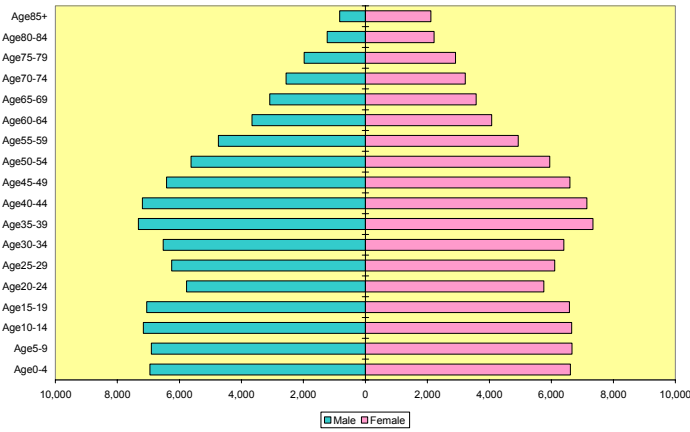

Arkansas Share of Fort Smith, AR-OK MSA 2000 Population