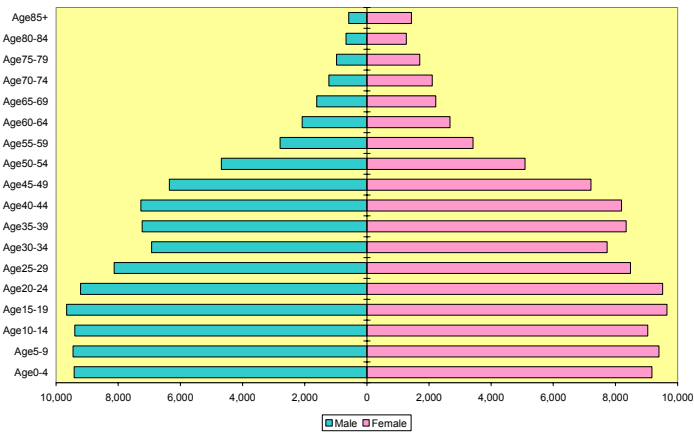

Central Arkansas Region Nonwhite 2000 Population