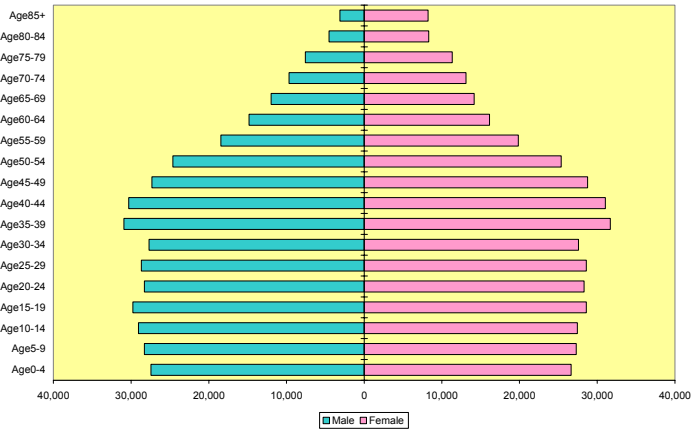

Northeast Arkansas Region White 2020 Population

Northeast Arkansas Region Nonwhite 2000 Population

Northeast Arkansas Region Nonwhite 2020 Population

Central Arkansas Region 2000 Population

Central Arkansas Region 2020 Population