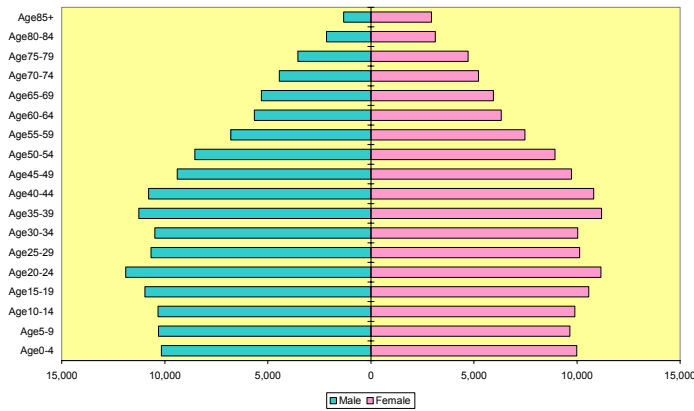

Rural Arkansas Counties' White 2000 Population

Rural Arkansas Counties' White 2020 Population

Rural Arkansas Counties' Nonwhite 2000 Population

Rural Arkansas Counties' Nonwhite 2020 Population

**Arkansas Share of Fayetteville-Springdale-Rogers,  
AR-MO MSA 2000 Population**

**Arkansas Share of Fayetteville-Springdale-Rogers,  
AR-MO MSA 2020 Population**

**Arkansas Share of Fayetteville-Springdale-Rogers,  
AR-MO MSA White 2000 Population**

**Arkansas Share of Fayetteville-Springdale-Rogers,  
AR-MO MSA White 2020 Population**