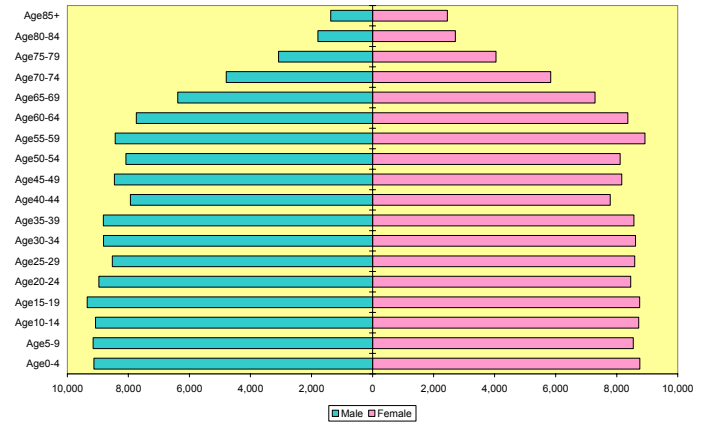

Arkansas Share of Fort Smith, AR-OK MSA 2020 Population