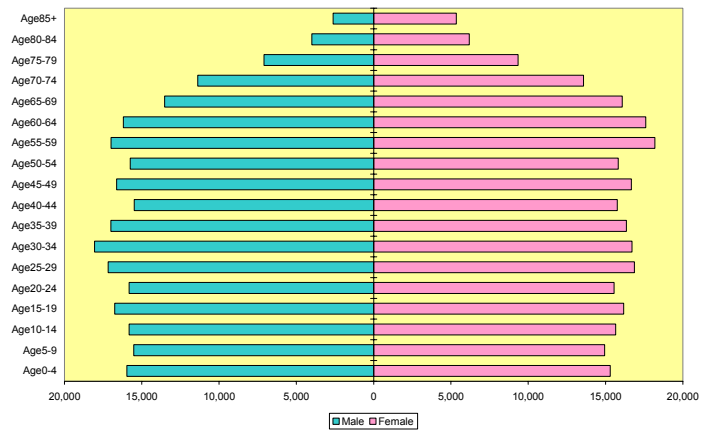

Hot Springs MSA Nonwhite 2000 Population

Hot Springs MSA Nonwhite 2020 Population

Little Rock-North Little Rock MSA 2000 Population

Little Rock-North Little Rock MSA 2020 Population

Little Rock-North Little Rock MSA White 2000 Population

Little Rock-North Little Rock MSA White 2020 Population

Little Rock-North Little Rock MSA Nonwhite 2000 Population

Little Rock-North Little Rock MSA Nonwhite 2020 Population

Pine Bluff MSA 2000 Population

Pine Bluff MSA 2020 Population

Pine Bluff MSA White 2000 Population

Pine Bluff MSA White 2020 Population

Pine Bluff MSA Nonwhite 2000 Population

Pine Bluff MSA Nonwhite 2020 Population

Jonesboro MSA 2000 Population