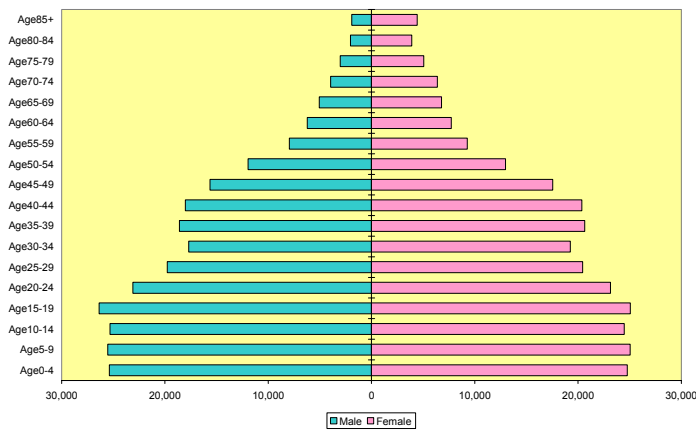

State of Arkansas Nonwhite 2000 Population