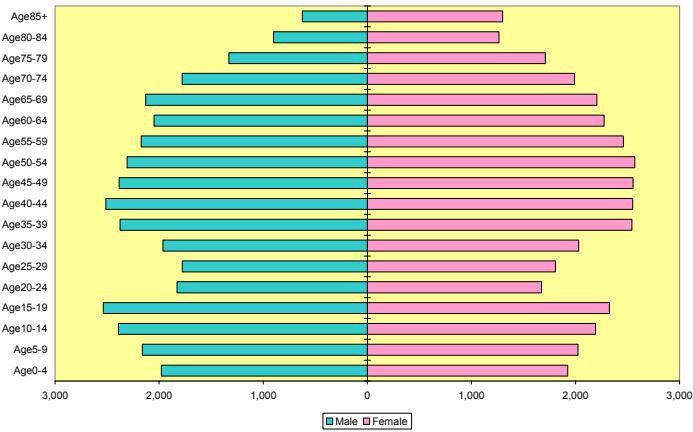

White River Arkansas Region 2000 Population