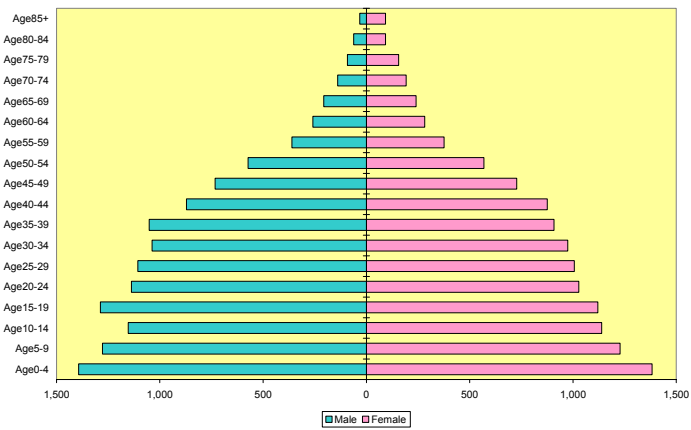

Arkansas Share of Fort Smith, AR-OK MSA 2020 Population

Arkansas Share of Fort Smith, AR-OK MSA White 2000 Population

Arkansas Share of Fort Smith, AR-OK MSA White 2020 Population

Arkansas Share of Fort Smith, AR-OK MSA Nonwhite 2000 Population