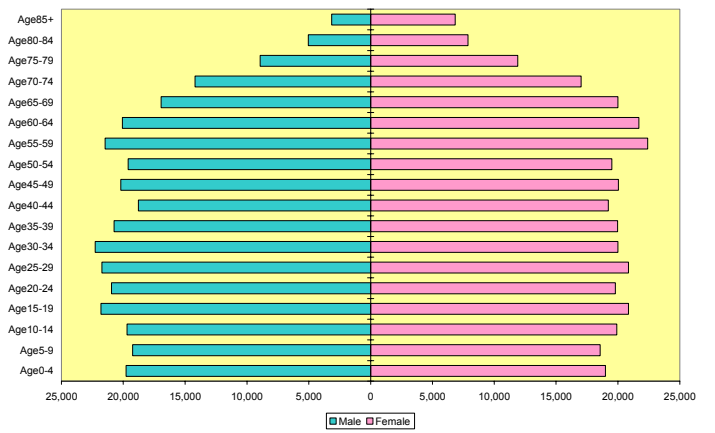

Central Arkansas Region White 2020 Population