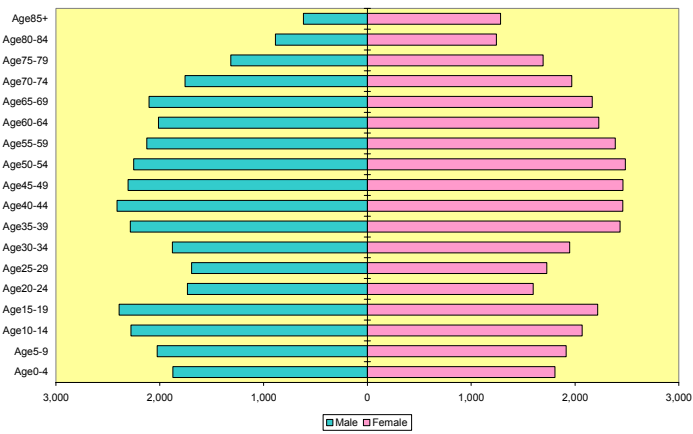

North Central Arkansas Region Nonwhite 2020 Population

White River Arkansas Region 2000 Population

White River Arkansas Region 2020 Population

White River Arkansas Region White 2000 Population

White River Arkansas Region White 2020 Population