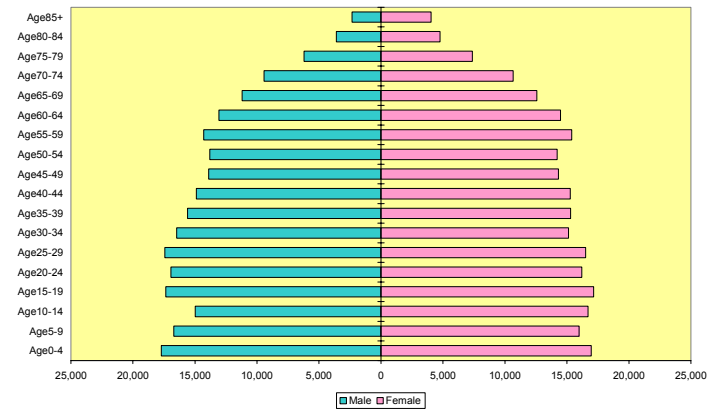

Rural Arkansas Counties' White 2000 Population

Rural Arkansas Counties' White 2020 Population

Rural Arkansas Counties' Nonwhite 2000 Population

Rural Arkansas Counties' Nonwhite 2020 Population

**Arkansas Share of Fayetteville-Springdale-Rogers,  
AR-MO MSA 2000 Population**

**Arkansas Share of Fayetteville-Springdale-Rogers,  
AR-MO MSA 2020 Population**

**Arkansas Share of Fayetteville-Springdale-Rogers,  
AR-MO MSA White 2000 Population**

**Arkansas Share of Fayetteville-Springdale-Rogers,  
AR-MO MSA White 2020 Population**