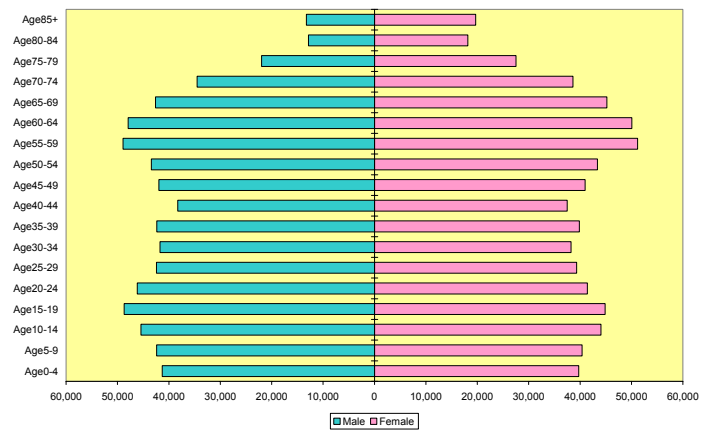

Urban Arkansas Counties' White 2020 Population

Urban Arkansas Counties' Nonwhite 2000 Population

Urban Arkansas Counties' Nonwhite 2020 Population

Rural Arkansas Counties' 2000 Population

Rural Arkansas Counties' 2020 Population