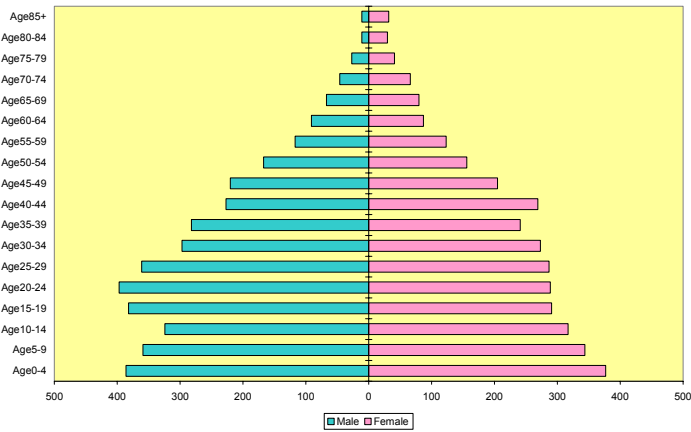

North Central Arkansas Region 2000 Population

North Central Arkansas Region 2020 Population

North Central Arkansas Region White 2000 Population

North Central Arkansas Region White 2020 Population

North Central Arkansas Region Nonwhite 2000 Population