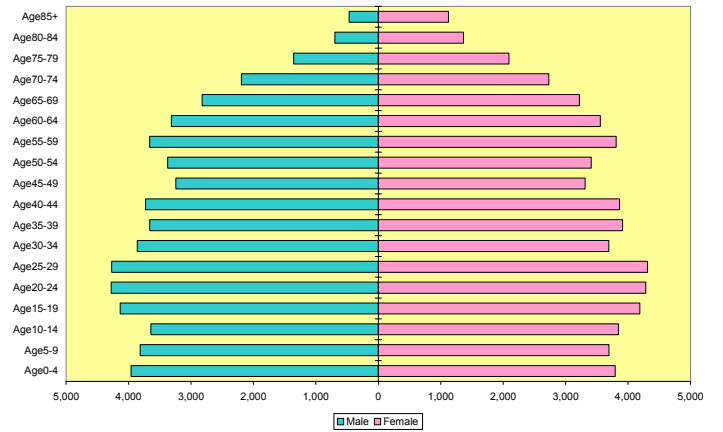

Jonesboro MSA White 2020 Population