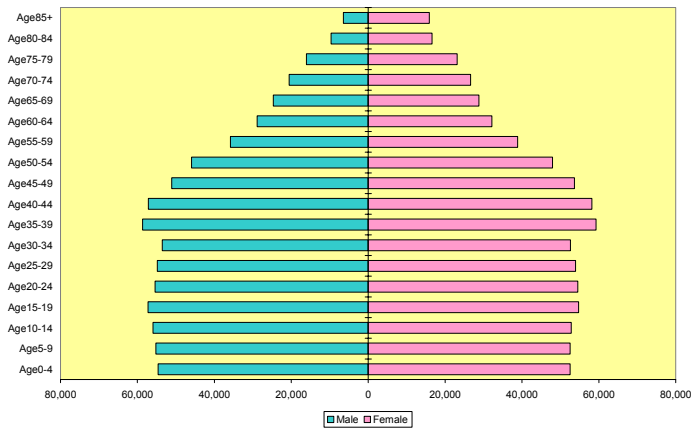

Urban Arkansas Counties' 2000 Population