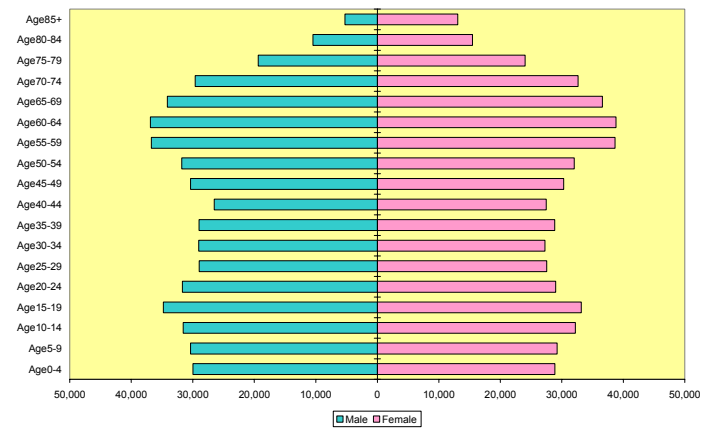

Urban Arkansas Counties' White 2020 Population

Urban Arkansas Counties' Nonwhite 2000 Population

Urban Arkansas Counties' Nonwhite 2020 Population

Rural Arkansas Counties' 2000 Population

Rural Arkansas Counties' 2020 Population

Rural Arkansas Counties' White 2000 Population

Rural Arkansas Counties' White 2020 Population

Rural Arkansas Counties' Nonwhite 2000 Population

Rural Arkansas Counties' Nonwhite 2020 Population

**Arkansas Share of Fayetteville-Springdale-Rogers,  
AR-MO MSA 2000 Population**