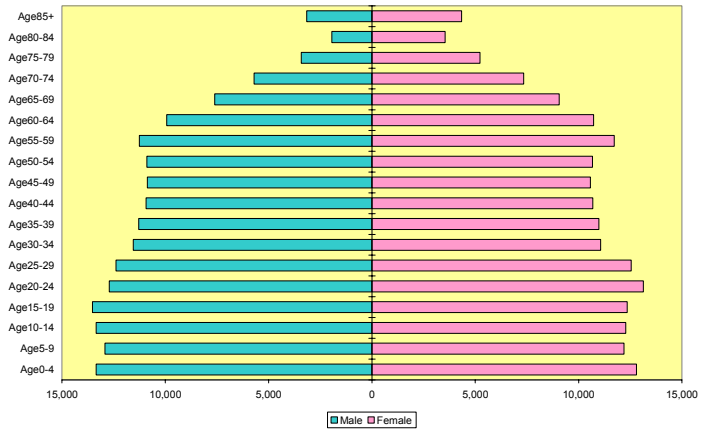

White River Arkansas Region Nonwhite 2000 Population

White River Arkansas Region Nonwhite 2020 Population

Northeast Arkansas Region 2000 Population

Northeast Arkansas Region 2020 Population

Northeast Arkansas Region White 2000 Population