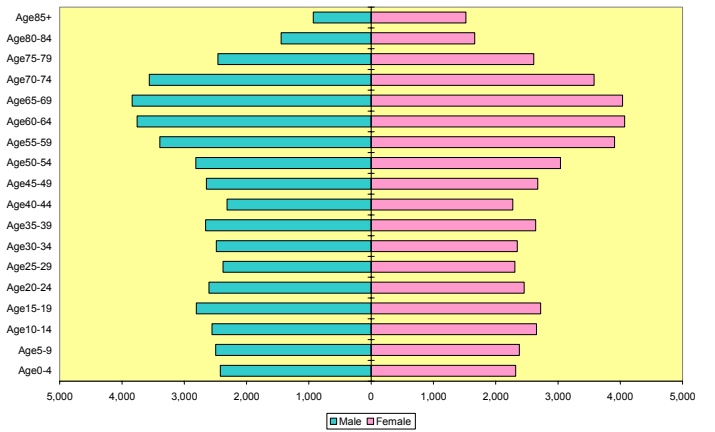

White River Arkansas Region 2020 Population