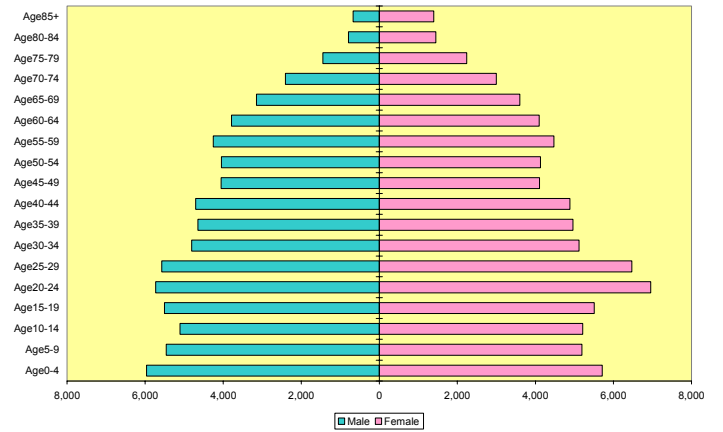

Little Rock-North Little Rock MSA White 2020 Population

Little Rock-North Little Rock MSA Nonwhite 2000 Population

Little Rock-North Little Rock MSA Nonwhite 2020 Population

Pine Bluff MSA 2000 Population

Pine Bluff MSA 2020 Population

Pine Bluff MSA White 2000 Population

Pine Bluff MSA White 2020 Population

Pine Bluff MSA Nonwhite 2000 Population

Pine Bluff MSA Nonwhite 2020 Population

Jonesboro MSA 2000 Population

Jonesboro MSA 2020 Population

Jonesboro MSA White 2000 Population

Jonesboro MSA White 2020 Population

Jonesboro MSA Nonwhite 2000 Population

Jonesboro MSA Nonwhite 2020 Population

Arkansas Share of Memphis, TN-AR-MS MSA 2000 Population