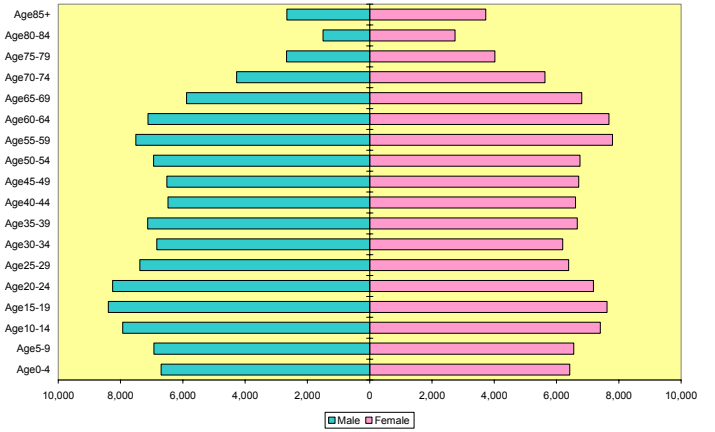

Southwest Arkansas Region 2020 Population