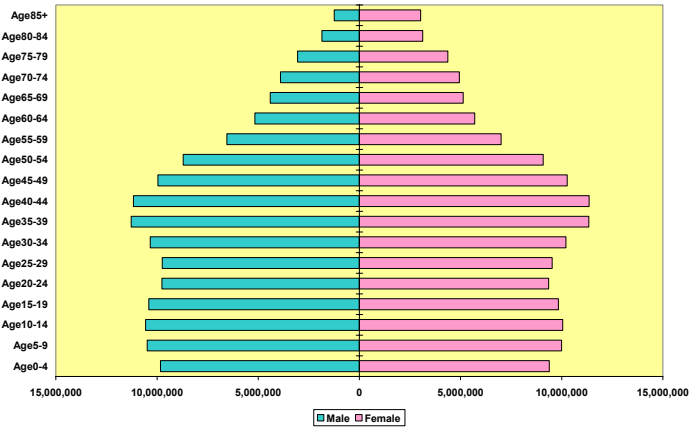

Southwest Arkansas Region 2020 Population

Southwest Arkansas Region White 2000 Population

Southwest Arkansas Region White 2020 Population

Southwest Arkansas Region Nonwhite 2000 Population

Southwest Arkansas Region Nonwhite 2020 Population

United States 2000 Population

United States 2020 Population

United States White 2000 Population

United States White 2020 Population

United States Nonwhite 2000 Population

United States Nonwhite 2020 Population