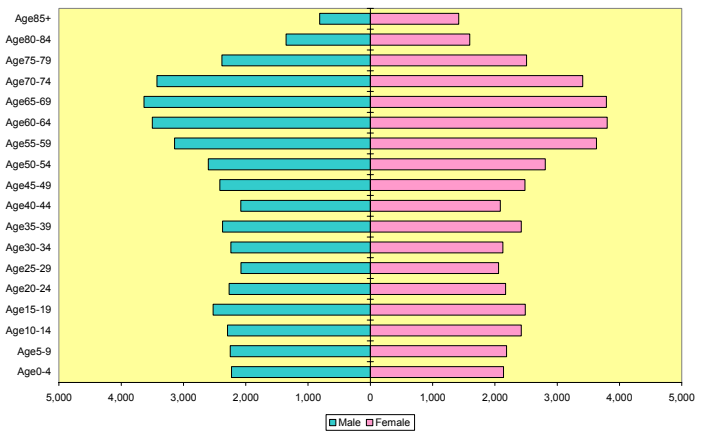

North Central Arkansas Region Nonwhite 2020 Population

White River Arkansas Region 2000 Population

White River Arkansas Region 2020 Population

White River Arkansas Region White 2000 Population

White River Arkansas Region White 2020 Population