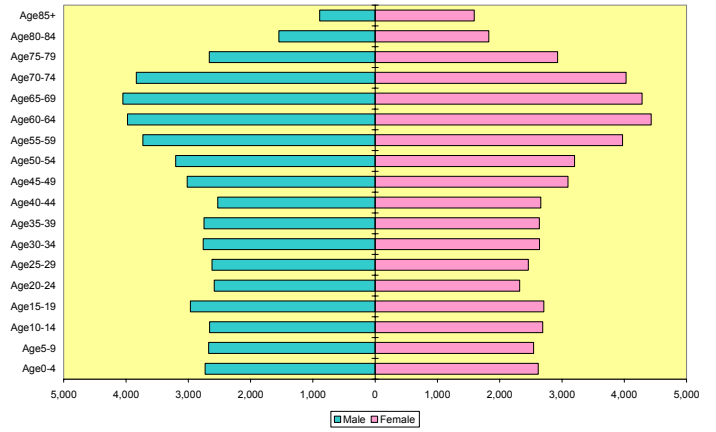

Arkansas Share of Fort Smith, AR-OK MSA Nonwhite 2020 Population

Hot Springs MSA 2000 Population

Hot Springs MSA 2020 Population

Hot Springs MSA White 2000 Population

Hot Springs MSA White 2020 Population

Hot Springs MSA Nonwhite 2000 Population

Hot Springs MSA Nonwhite 2020 Population

Little Rock-North Little Rock MSA 2000 Population

Little Rock-North Little Rock MSA 2020 Population

Little Rock-North Little Rock MSA White 2000 Population