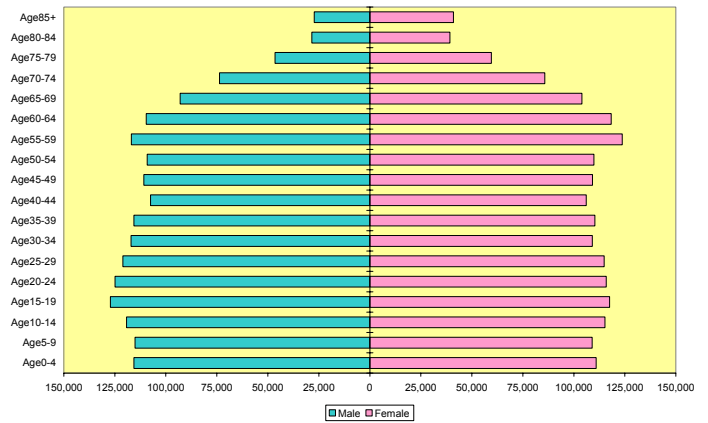

## Appendix I

### Age Pyramids by Geographies and Race for Arkansas and USA 2000 and 2020

State of Arkansas 2000 Population

State of Arkansas 2020 Population

State of Arkansas White 2000 Population

State of Arkansas White 2020 Population