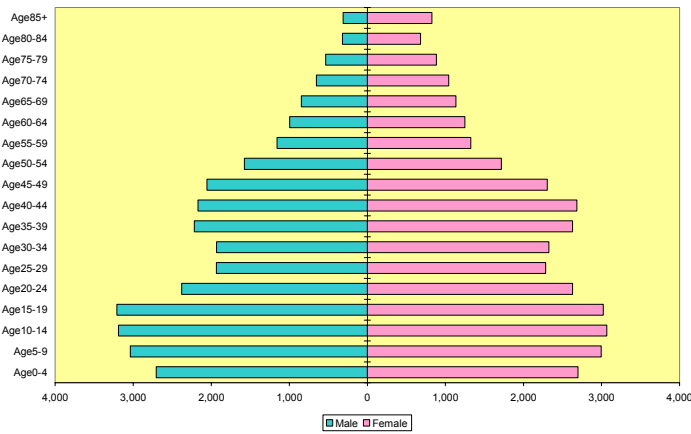

Southwest Arkansas Region 2020 Population

Southwest Arkansas Region White 2000 Population

Southwest Arkansas Region White 2020 Population

Southwest Arkansas Region Nonwhite 2000 Population

Southwest Arkansas Region Nonwhite 2020 Population

United States 2000 Population

United States 2020 Population

United States White 2000 Population

United States White 2020 Population

United States Nonwhite 2000 Population

United States Nonwhite 2020 Population