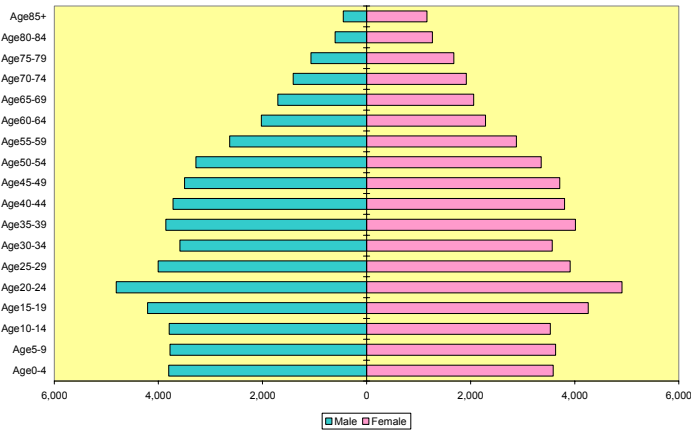

Little Rock-North Little Rock MSA White 2020 Population

Little Rock-North Little Rock MSA Nonwhite 2000 Population

Little Rock-North Little Rock MSA Nonwhite 2020 Population

Pine Bluff MSA 2000 Population

Pine Bluff MSA 2020 Population

Pine Bluff MSA White 2000 Population

Pine Bluff MSA White 2020 Population

Pine Bluff MSA Nonwhite 2000 Population

Pine Bluff MSA Nonwhite 2020 Population

Jonesboro MSA 2000 Population