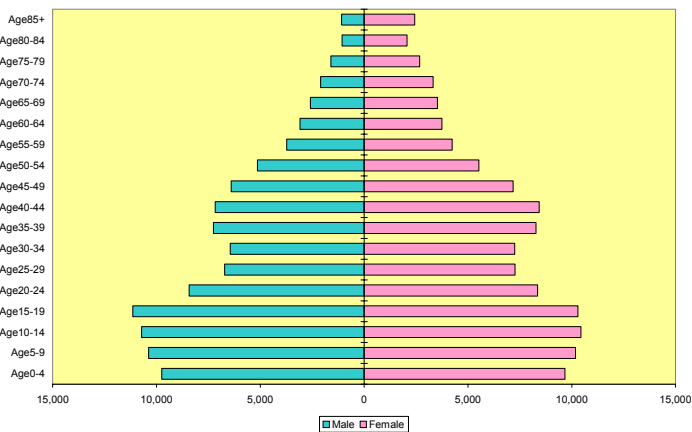

Rural Arkansas Counties' Nonwhite 2000 Population