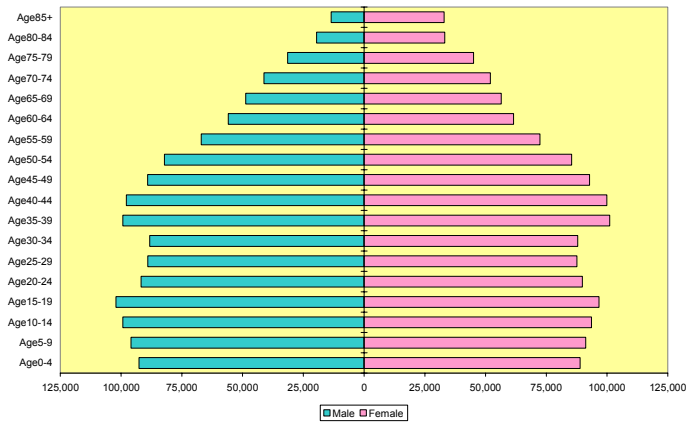

## Appendix I

### Age Pyramids by Geographies and Race for Arkansas and USA 2000 and 2020

State of Arkansas 2000 Population

State of Arkansas 2020 Population

State of Arkansas White 2000 Population

State of Arkansas White 2020 Population