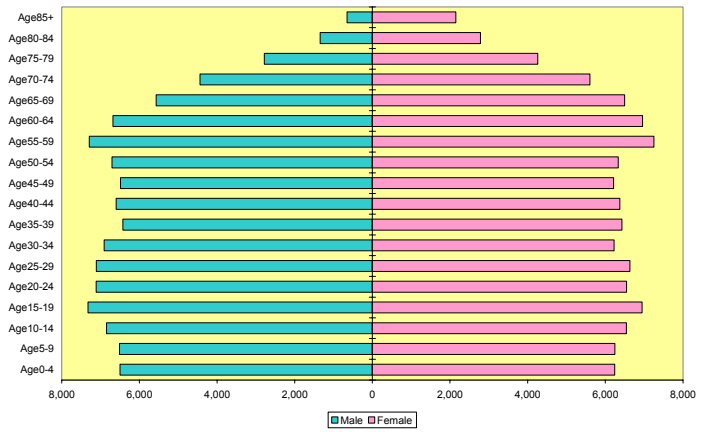

Northeast Arkansas Region White 2020 Population