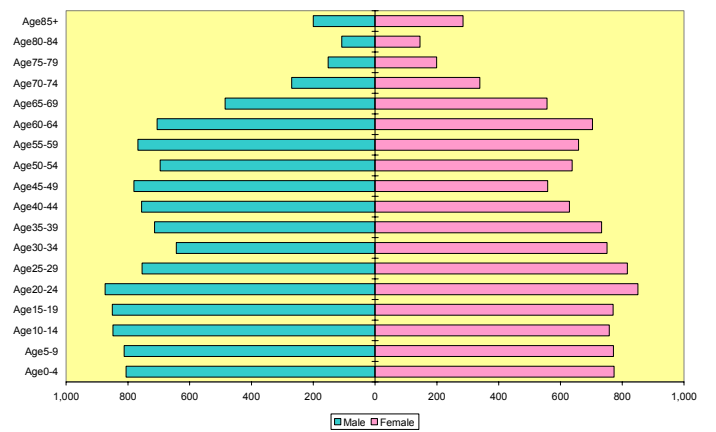

Arkansas Share of Fort Smith, AR-OK MSA Nonwhite 2020 Population

Hot Springs MSA 2000 Population

Hot Springs MSA 2020 Population

Hot Springs MSA White 2000 Population

Hot Springs MSA White 2020 Population

Hot Springs MSA Nonwhite 2000 Population

Hot Springs MSA Nonwhite 2020 Population

Little Rock-North Little Rock MSA 2000 Population

Little Rock-North Little Rock MSA 2020 Population

Little Rock-North Little Rock MSA White 2000 Population