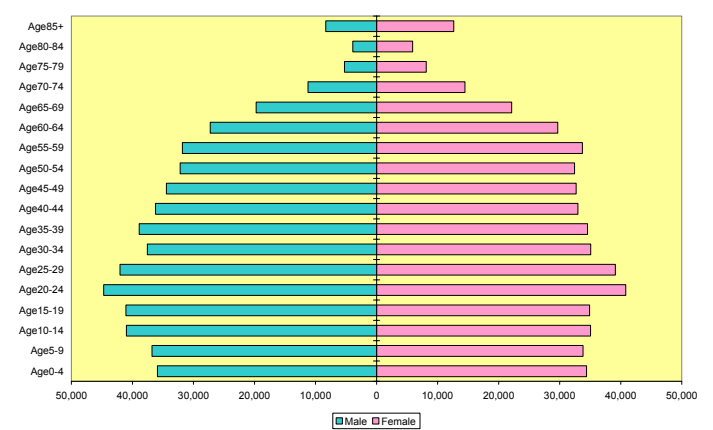

State of Arkansas Nonwhite 2020 Population