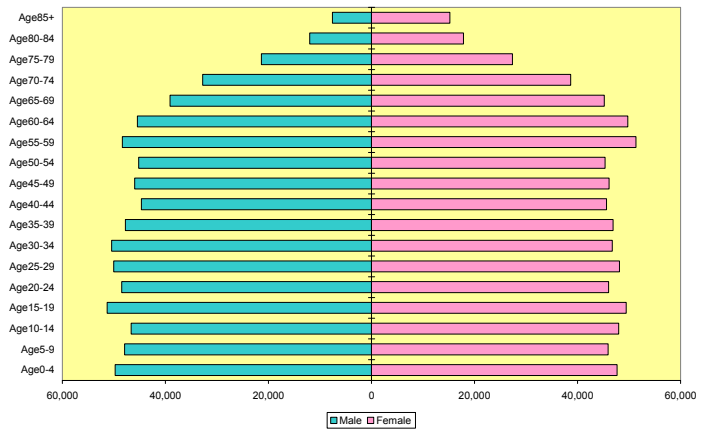

Urban Arkansas Counties' White 2020 Population