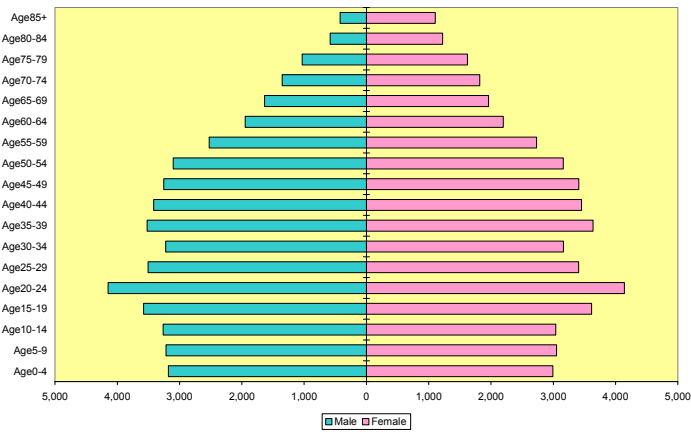

Jonesboro MSA White 2000 Population