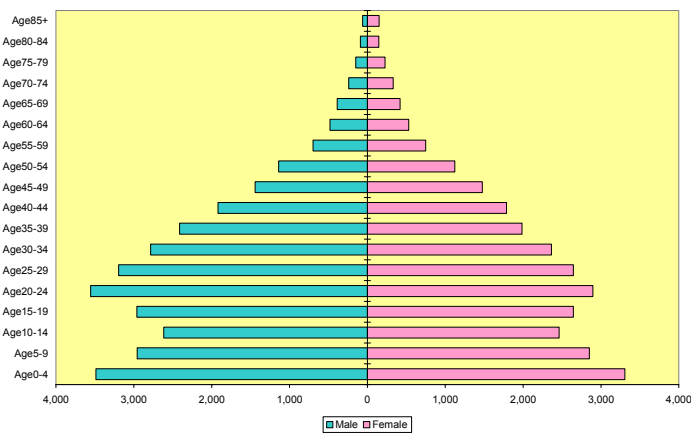

Northwest Arkansas Region 2020 Population

Northwest Arkansas Region White 2000 Population

Northwest Arkansas Region White 2020 Population

Northwest Arkansas Region Nonwhite 2000 Population

Northwest Arkansas Region Nonwhite 2020 Population