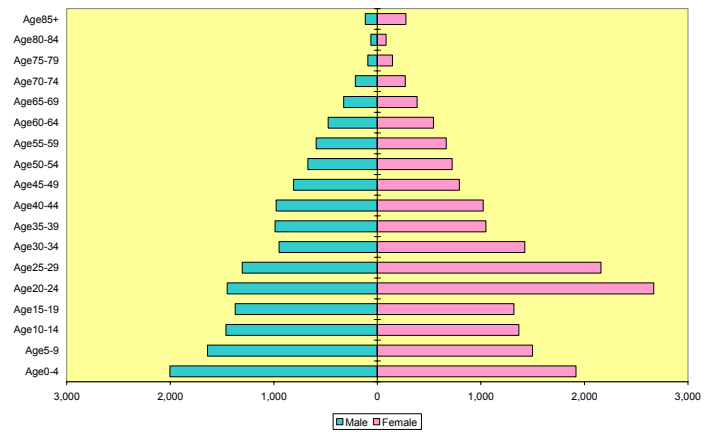

Pine Bluff MSA 2020 Population

Pine Bluff MSA White 2000 Population

Pine Bluff MSA White 2020 Population

Pine Bluff MSA Nonwhite 2000 Population

Pine Bluff MSA Nonwhite 2020 Population

Jonesboro MSA 2000 Population

Jonesboro MSA 2020 Population

Jonesboro MSA White 2000 Population

Jonesboro MSA White 2020 Population

Jonesboro MSA Nonwhite 2000 Population

Jonesboro MSA Nonwhite 2020 Population

Arkansas Share of Memphis, TN-AR-MS MSA 2000 Population