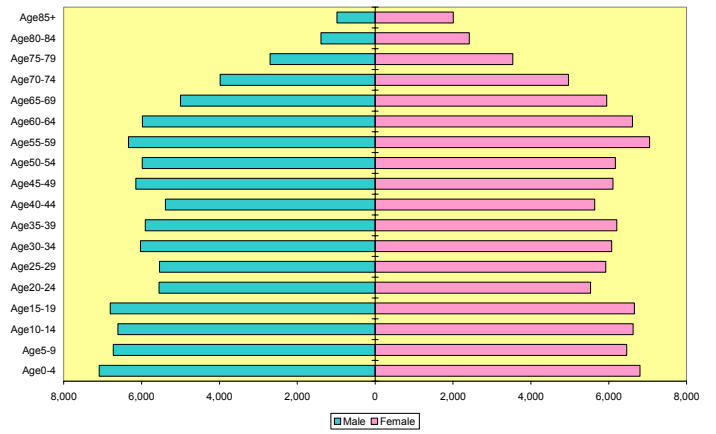

Arkansas Share of Fort Smith, AR-OK MSA White 2020 Population