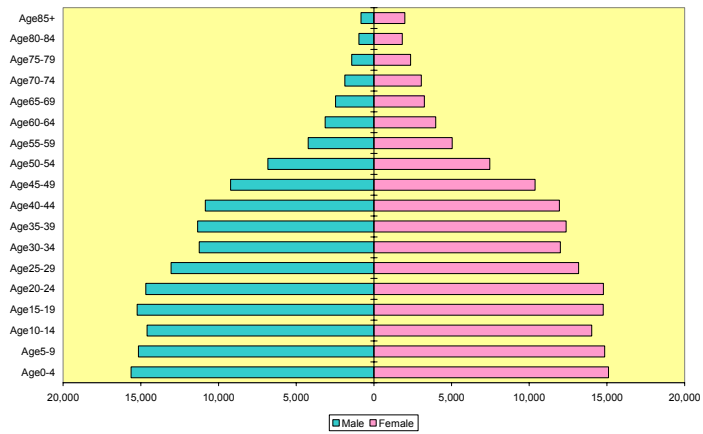

Urban Arkansas Counties' Nonwhite 2000 Population