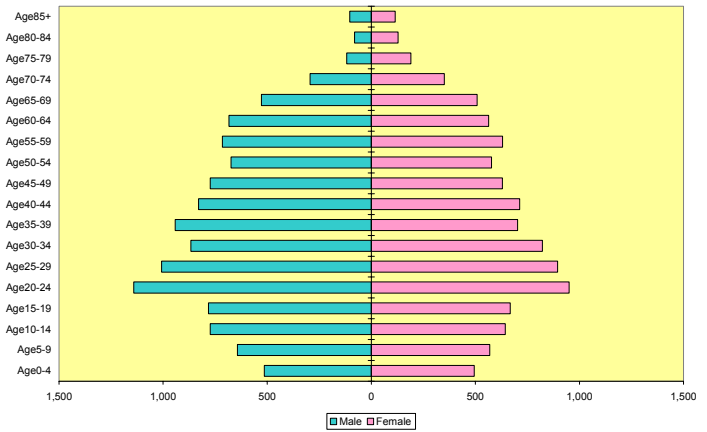

North Central Arkansas Region Nonwhite 2020 Population