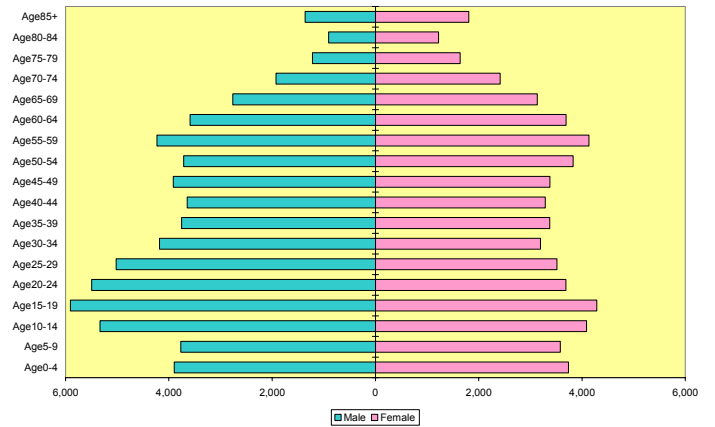

Hot Springs MSA Nonwhite 2000 Population

Hot Springs MSA Nonwhite 2020 Population

Little Rock-North Little Rock MSA 2000 Population

Little Rock-North Little Rock MSA 2020 Population

Little Rock-North Little Rock MSA White 2000 Population

Little Rock-North Little Rock MSA White 2020 Population

Little Rock-North Little Rock MSA Nonwhite 2000 Population

Little Rock-North Little Rock MSA Nonwhite 2020 Population

Pine Bluff MSA 2000 Population

Pine Bluff MSA 2020 Population

Pine Bluff MSA White 2000 Population

Pine Bluff MSA White 2020 Population

Pine Bluff MSA Nonwhite 2000 Population

Pine Bluff MSA Nonwhite 2020 Population

Jonesboro MSA 2000 Population