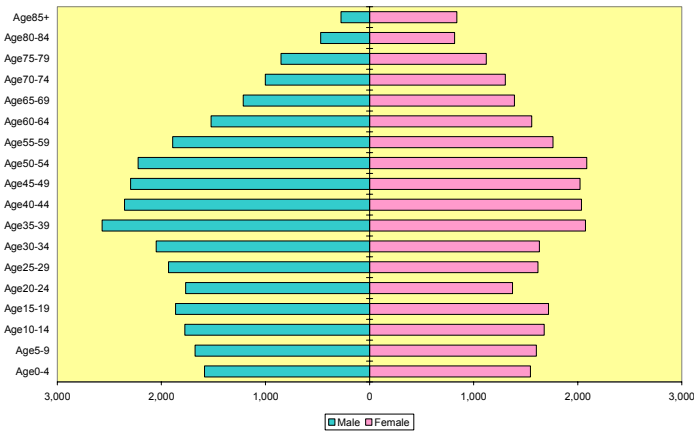

Hot Springs MSA Nonwhite 2000 Population

Hot Springs MSA Nonwhite 2020 Population

Little Rock-North Little Rock MSA 2000 Population

Little Rock-North Little Rock MSA 2020 Population

Little Rock-North Little Rock MSA White 2000 Population

Little Rock-North Little Rock MSA White 2020 Population

Little Rock-North Little Rock MSA Nonwhite 2000 Population

Little Rock-North Little Rock MSA Nonwhite 2020 Population

Pine Bluff MSA 2000 Population

Pine Bluff MSA 2020 Population

Pine Bluff MSA White 2000 Population

Pine Bluff MSA White 2020 Population

Pine Bluff MSA Nonwhite 2000 Population

Pine Bluff MSA Nonwhite 2020 Population

Jonesboro MSA 2000 Population