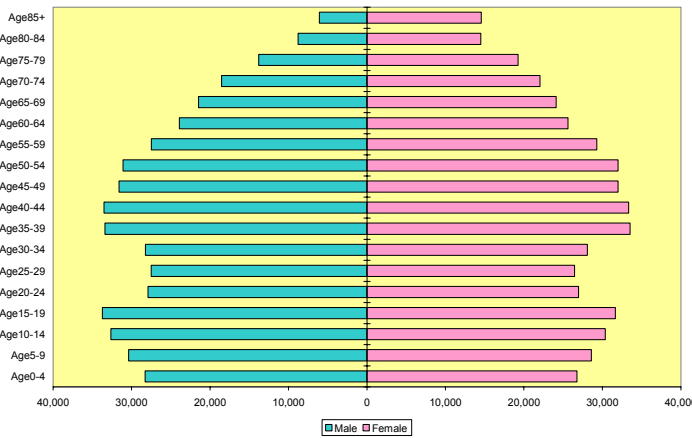

Urban Arkansas Counties' White 2020 Population

Urban Arkansas Counties' Nonwhite 2000 Population

Urban Arkansas Counties' Nonwhite 2020 Population

Rural Arkansas Counties' 2000 Population

Rural Arkansas Counties' 2020 Population

Rural Arkansas Counties' White 2000 Population

Rural Arkansas Counties' White 2020 Population

Rural Arkansas Counties' Nonwhite 2000 Population

Rural Arkansas Counties' Nonwhite 2020 Population

**Arkansas Share of Fayetteville-Springdale-Rogers,  
AR-MO MSA 2000 Population**