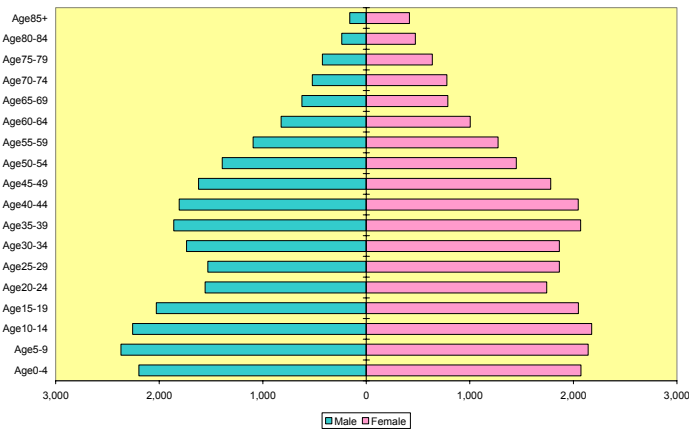

Pine Bluff MSA 2020 Population

Pine Bluff MSA White 2000 Population

Pine Bluff MSA White 2020 Population

Pine Bluff MSA Nonwhite 2000 Population

Pine Bluff MSA Nonwhite 2020 Population

Jonesboro MSA 2000 Population

Jonesboro MSA 2020 Population

Jonesboro MSA White 2000 Population

Jonesboro MSA White 2020 Population

Jonesboro MSA Nonwhite 2000 Population

Jonesboro MSA Nonwhite 2020 Population

Arkansas Share of Memphis, TN-AR-MS MSA 2000 Population