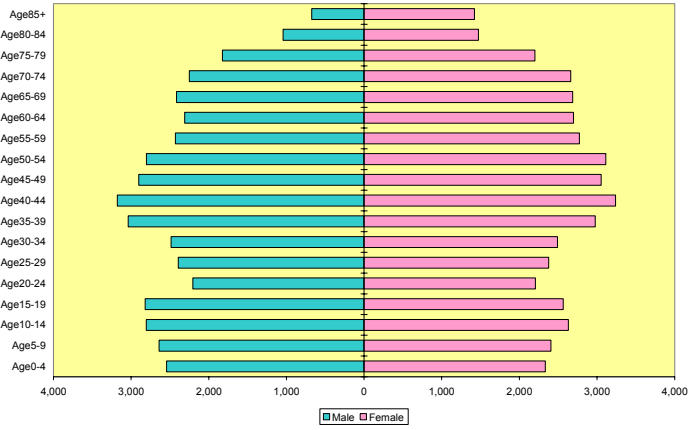

Hot Springs MSA 2000 Population