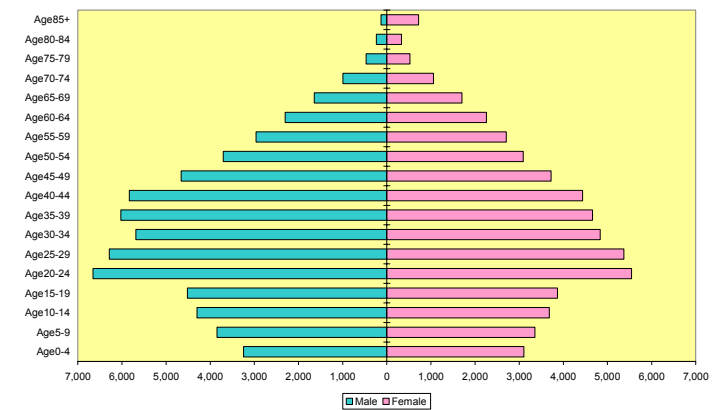

**Arkansas Share of Fayetteville-Springdale-Rogers,
AR-MO MSA Nonwhite 2020 Population**