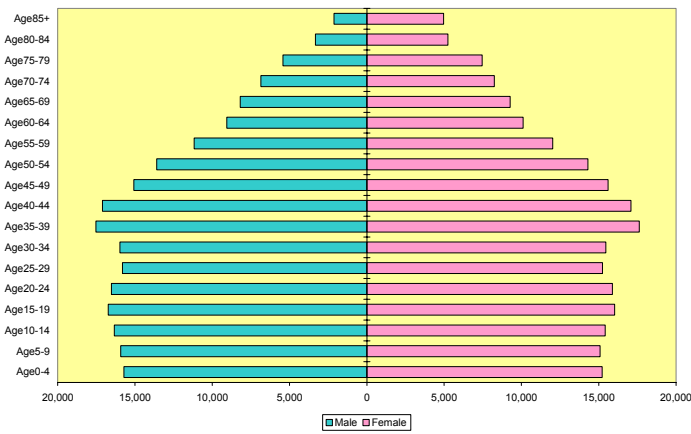

Northwest Arkansas Region White 2000 Population