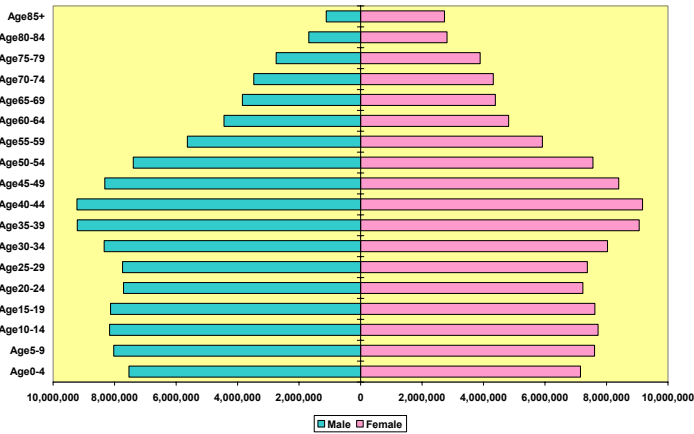

Southwest Arkansas Region 2020 Population

Southwest Arkansas Region White 2000 Population

Southwest Arkansas Region White 2020 Population

Southwest Arkansas Region Nonwhite 2000 Population

Southwest Arkansas Region Nonwhite 2020 Population

United States 2000 Population

United States 2020 Population

United States White 2000 Population

United States White 2020 Population

United States Nonwhite 2000 Population

United States Nonwhite 2020 Population