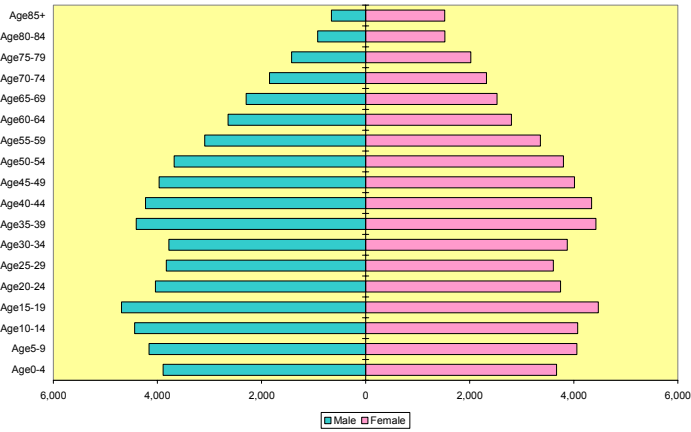

North Central Arkansas Region 2000 Population