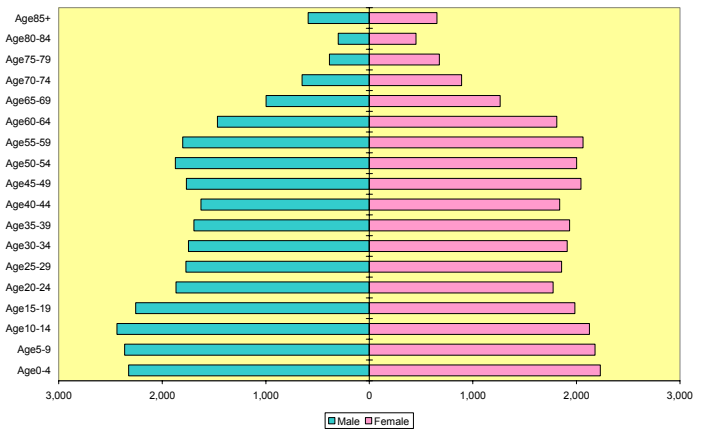

Arkansas Share of Memphis, TN-AR-MS MSA 2020 Population