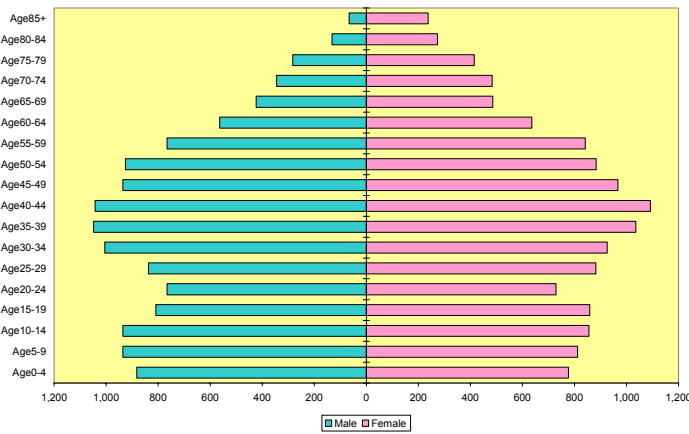

Arkansas Share of Memphis, TN-AR-MS MSA White 2000 Population