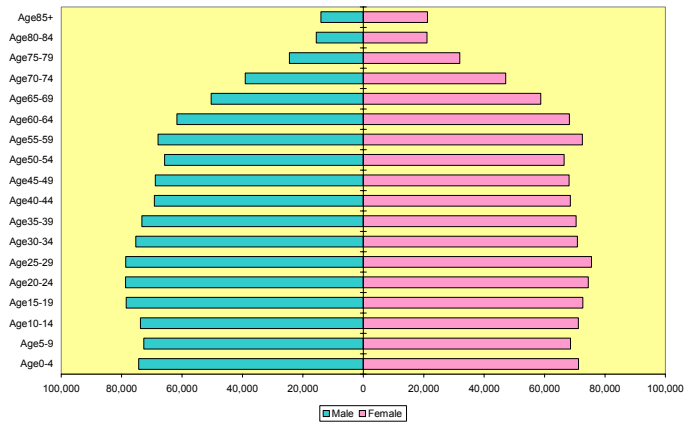

### Age Pyramids by Geographies and Race for Arkansas and USA 2000 and 2020

State of Arkansas 2000 Population

State of Arkansas 2020 Population

State of Arkansas White 2000 Population

State of Arkansas White 2020 Population

State of Arkansas Nonwhite 2000 Population

State of Arkansas Nonwhite 2020 Population

Urban Arkansas Counties' 2000 Population

Urban Arkansas Counties' 2020 Population

Urban Arkansas Counties' White 2000 Population