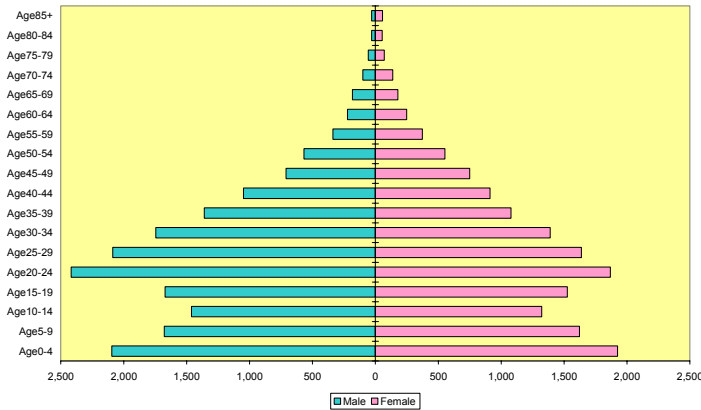

**Arkansas Share of Fayetteville-Springdale-Rogers,
AR-MO MSA Nonwhite 2000 Population**