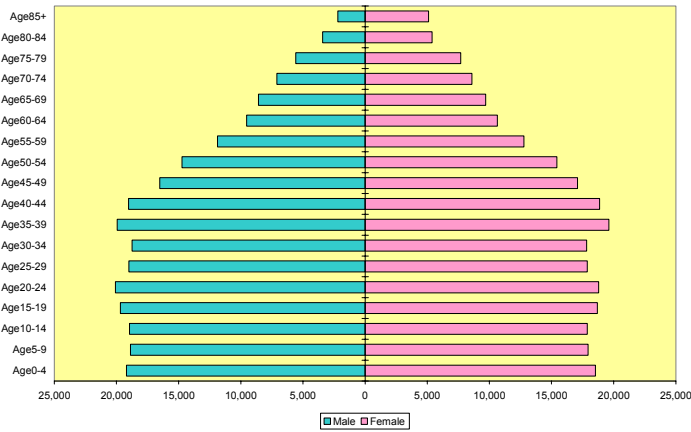

Arkansas Share of Texarkana, TX-AR MSA White 2020 Population

Arkansas Share of Texarkana, TX-AR MSA Nonwhite 2000 Population

Arkansas Share of Texarkana, TX-AR MSA Nonwhite 2020 Population

Northwest Arkansas Region 2000 Population