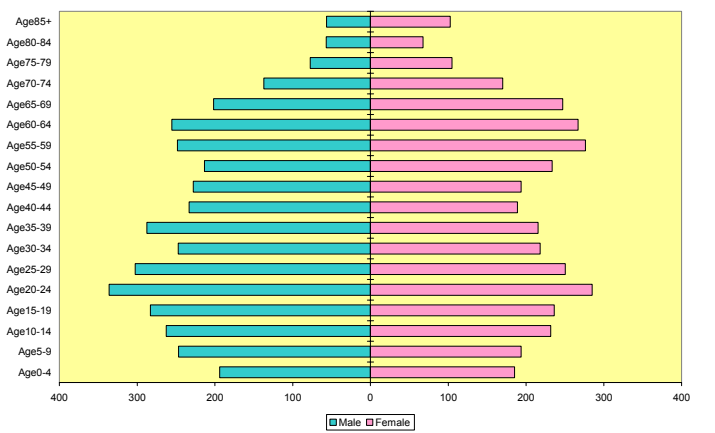

White River Arkansas Region Nonwhite 2020 Population