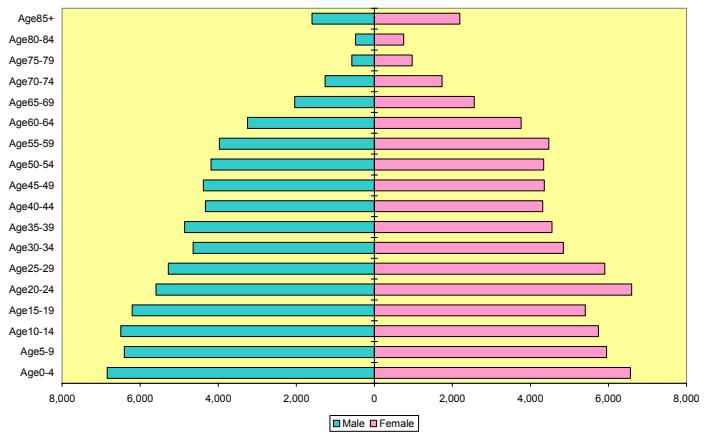

Northeast Arkansas Region Nonwhite 2020 Population