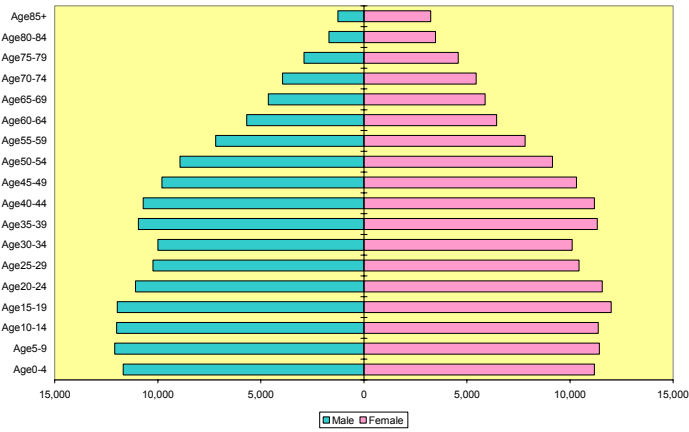

Northeast Arkansas Region 2000 Population