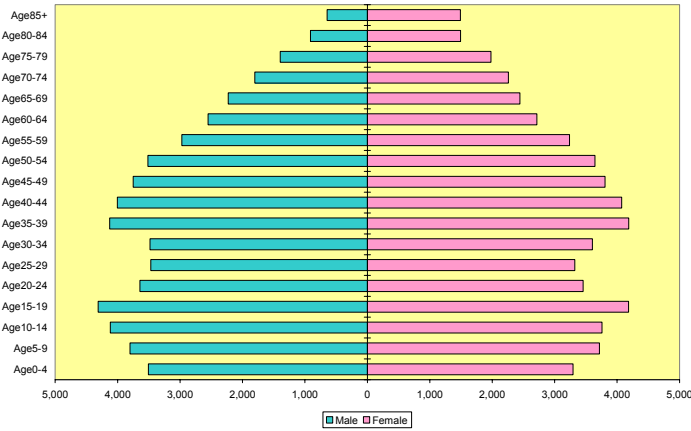

North Central Arkansas Region White 2000 Population