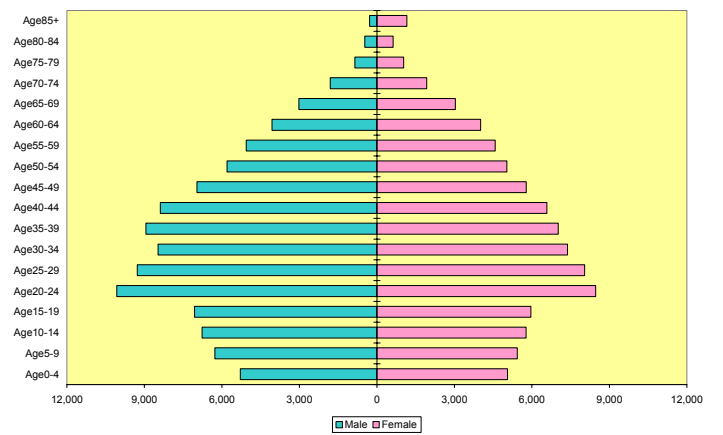

Northwest Arkansas Region 2020 Population

Northwest Arkansas Region White 2000 Population

Northwest Arkansas Region White 2020 Population

Northwest Arkansas Region Nonwhite 2000 Population

Northwest Arkansas Region Nonwhite 2020 Population