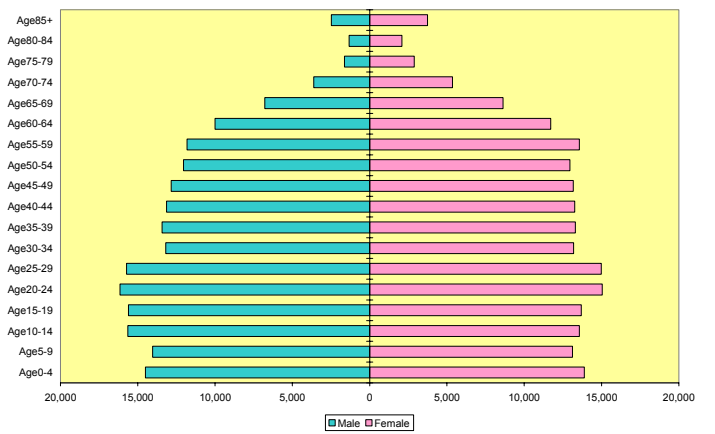

Central Arkansas Region White 2000 Population

Central Arkansas Region White 2020 Population

Central Arkansas Region Nonwhite 2000 Population

Central Arkansas Region Nonwhite 2020 Population

Southwest Arkansas Region 2000 Population