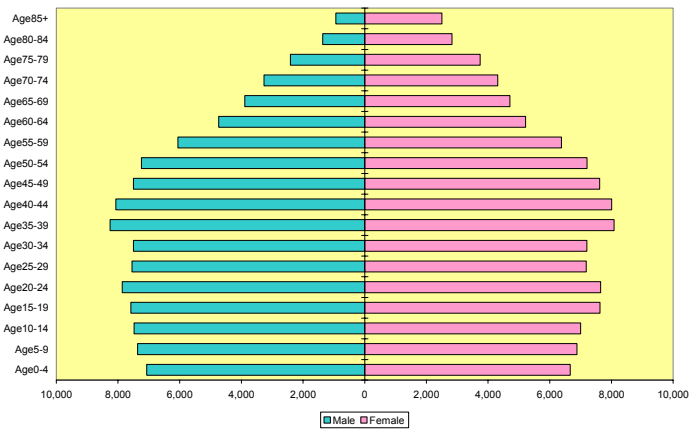

White River Arkansas Region Nonwhite 2000 Population

White River Arkansas Region Nonwhite 2020 Population

Northeast Arkansas Region 2000 Population

Northeast Arkansas Region 2020 Population

Northeast Arkansas Region White 2000 Population