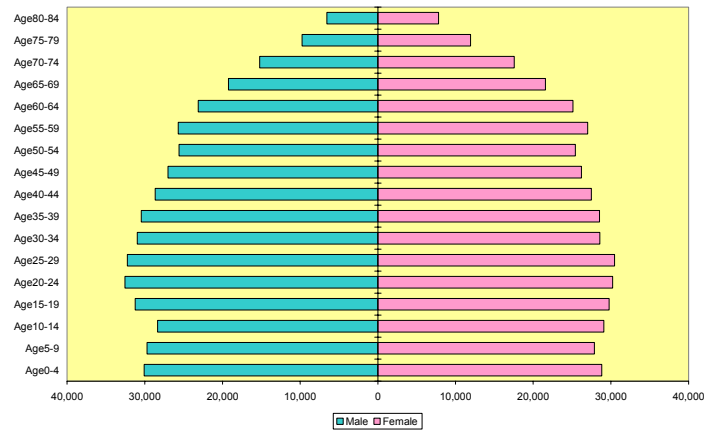

Northwest Arkansas Region 2020 Population