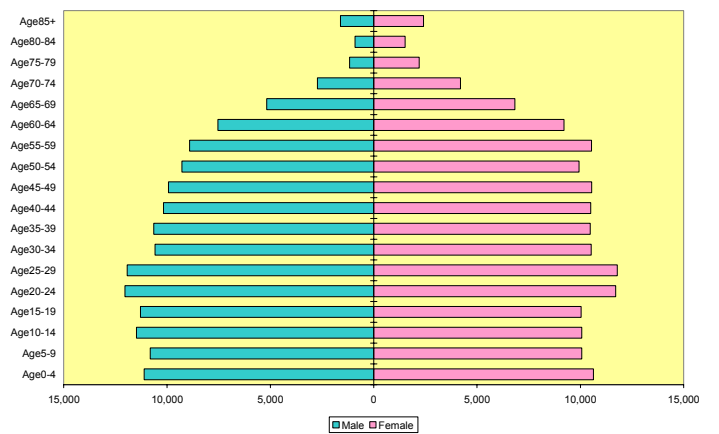

Hot Springs MSA Nonwhite 2000 Population

Hot Springs MSA Nonwhite 2020 Population

Little Rock-North Little Rock MSA 2000 Population

Little Rock-North Little Rock MSA 2020 Population

Little Rock-North Little Rock MSA White 2000 Population

Little Rock-North Little Rock MSA White 2020 Population

Little Rock-North Little Rock MSA Nonwhite 2000 Population

Little Rock-North Little Rock MSA Nonwhite 2020 Population

Pine Bluff MSA 2000 Population

Pine Bluff MSA 2020 Population

Pine Bluff MSA White 2000 Population

Pine Bluff MSA White 2020 Population

Pine Bluff MSA Nonwhite 2000 Population

Pine Bluff MSA Nonwhite 2020 Population

Jonesboro MSA 2000 Population