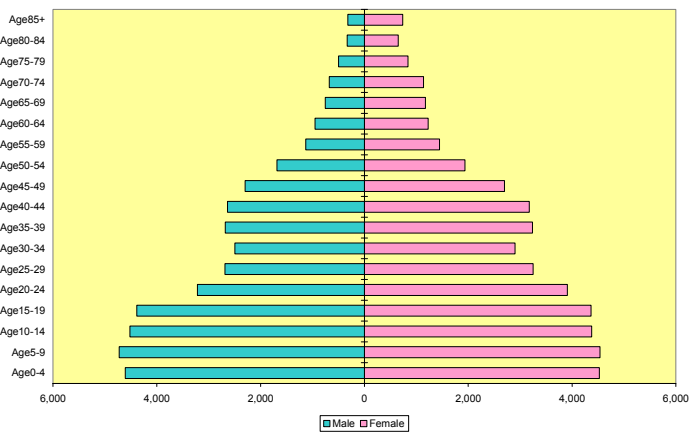

Northeast Arkansas Region Nonwhite 2000 Population