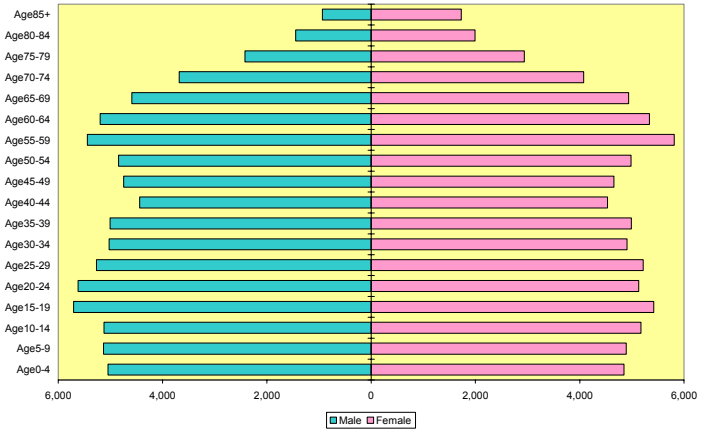

North Central Arkansas Region 2020 Population