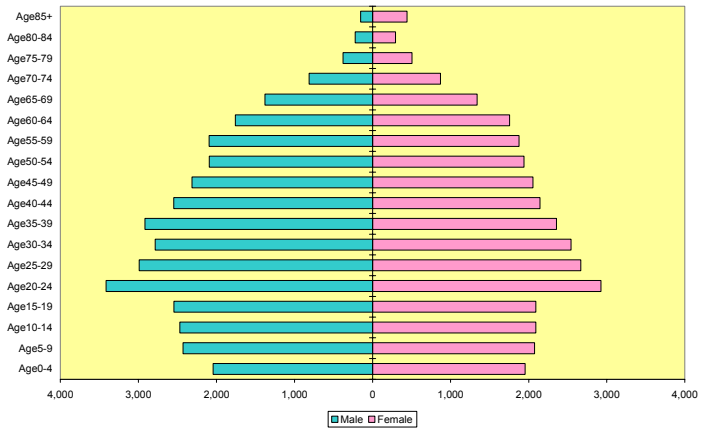

Arkansas Share of Fort Smith, AR-OK MSA Nonwhite 2020 Population