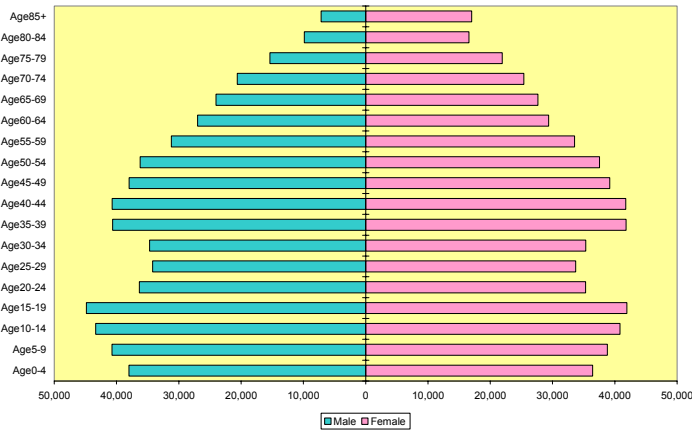

Urban Arkansas Counties' White 2020 Population

Urban Arkansas Counties' Nonwhite 2000 Population

Urban Arkansas Counties' Nonwhite 2020 Population

Rural Arkansas Counties' 2000 Population

Rural Arkansas Counties' 2020 Population

Rural Arkansas Counties' White 2000 Population

Rural Arkansas Counties' White 2020 Population

Rural Arkansas Counties' Nonwhite 2000 Population

Rural Arkansas Counties' Nonwhite 2020 Population

**Arkansas Share of Fayetteville-Springdale-Rogers,  
AR-MO MSA 2000 Population**