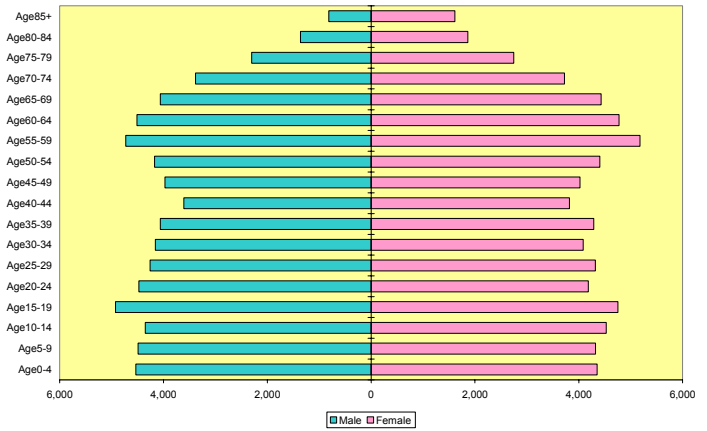

North Central Arkansas Region 2000 Population

North Central Arkansas Region 2020 Population

North Central Arkansas Region White 2000 Population

North Central Arkansas Region White 2020 Population

North Central Arkansas Region Nonwhite 2000 Population