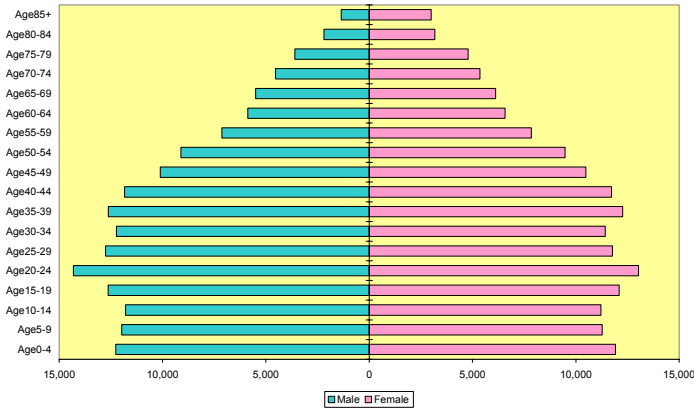

Rural Arkansas Counties' White 2000 Population

Rural Arkansas Counties' White 2020 Population

Rural Arkansas Counties' Nonwhite 2000 Population

Rural Arkansas Counties' Nonwhite 2020 Population

**Arkansas Share of Fayetteville-Springdale-Rogers,  
AR-MO MSA 2000 Population**