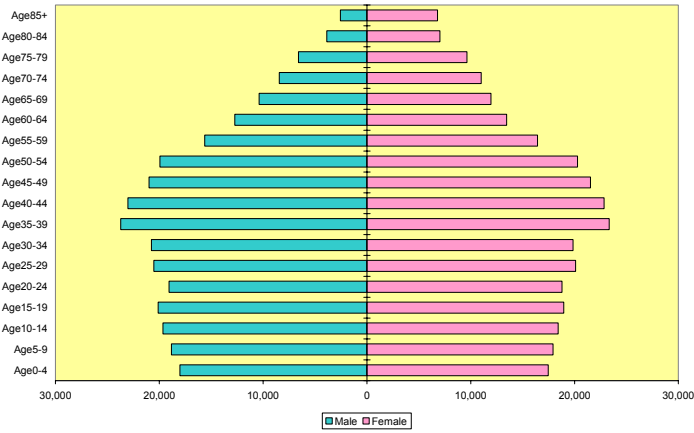

Central Arkansas Region White 2000 Population