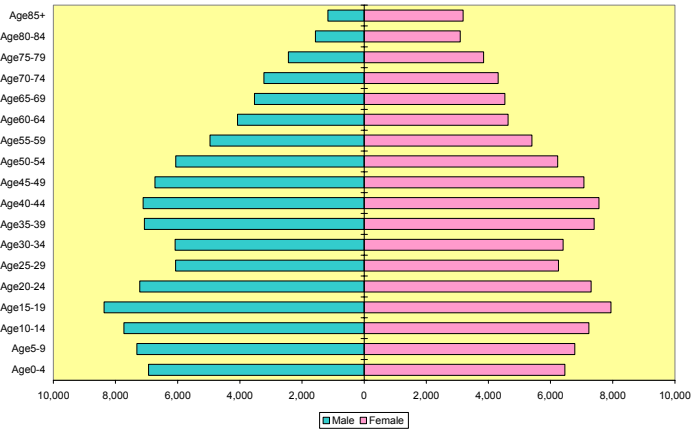

Central Arkansas Region White 2000 Population

Central Arkansas Region White 2020 Population

Central Arkansas Region Nonwhite 2000 Population

Central Arkansas Region Nonwhite 2020 Population

Southwest Arkansas Region 2000 Population