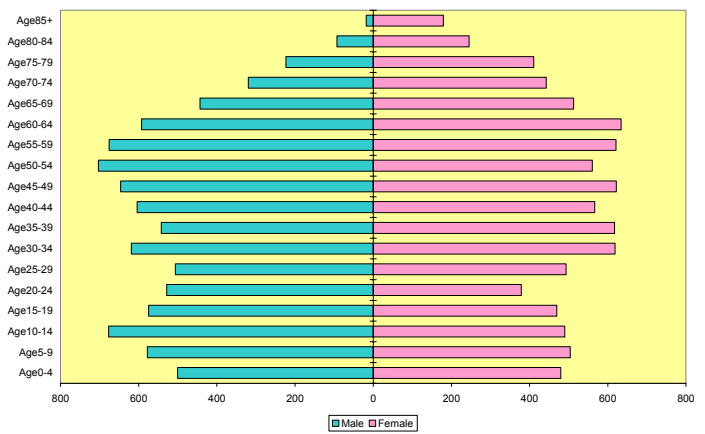

Arkansas Share of Memphis, TN-AR-MS MSA White 2020 Population