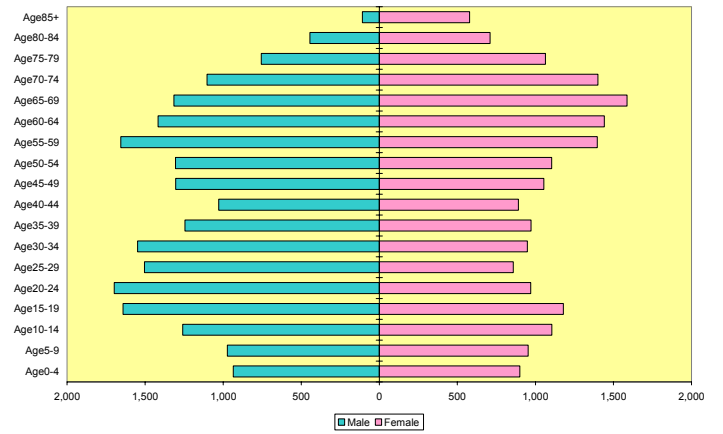

Hot Springs MSA Nonwhite 2000 Population

Hot Springs MSA Nonwhite 2020 Population

Little Rock-North Little Rock MSA 2000 Population

Little Rock-North Little Rock MSA 2020 Population

Little Rock-North Little Rock MSA White 2000 Population

Little Rock-North Little Rock MSA White 2020 Population

Little Rock-North Little Rock MSA Nonwhite 2000 Population

Little Rock-North Little Rock MSA Nonwhite 2020 Population

Pine Bluff MSA 2000 Population

Pine Bluff MSA 2020 Population

Pine Bluff MSA White 2000 Population

Pine Bluff MSA White 2020 Population

Pine Bluff MSA Nonwhite 2000 Population

Pine Bluff MSA Nonwhite 2020 Population

Jonesboro MSA 2000 Population