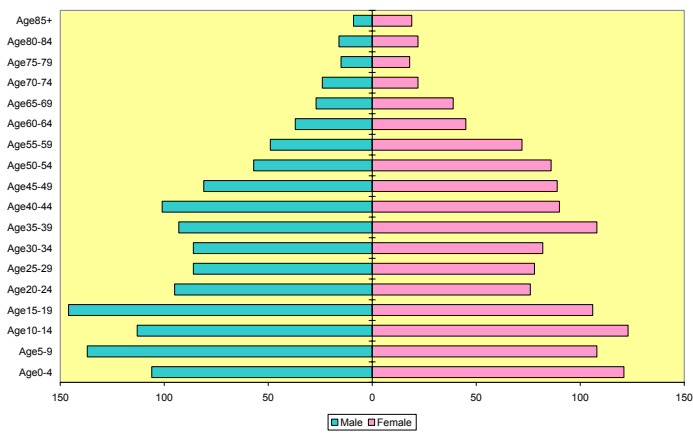

White River Arkansas Region Nonwhite 2000 Population