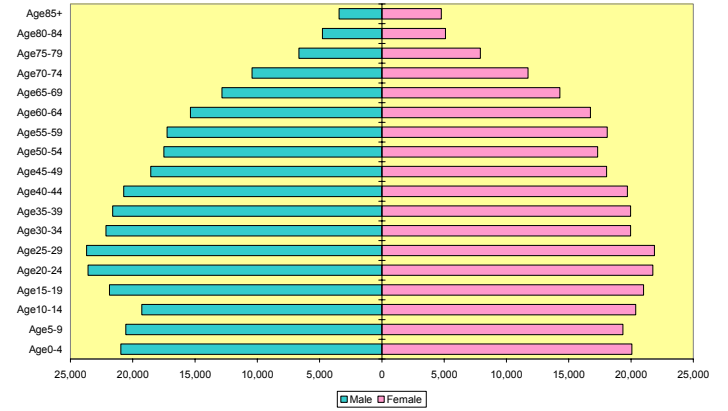

Rural Arkansas Counties' White 2000 Population

Rural Arkansas Counties' White 2020 Population

Rural Arkansas Counties' Nonwhite 2000 Population

Rural Arkansas Counties' Nonwhite 2020 Population

**Arkansas Share of Fayetteville-Springdale-Rogers,  
AR-MO MSA 2000 Population**

**Arkansas Share of Fayetteville-Springdale-Rogers,  
AR-MO MSA 2020 Population**

**Arkansas Share of Fayetteville-Springdale-Rogers,  
AR-MO MSA White 2000 Population**

**Arkansas Share of Fayetteville-Springdale-Rogers,  
AR-MO MSA White 2020 Population**