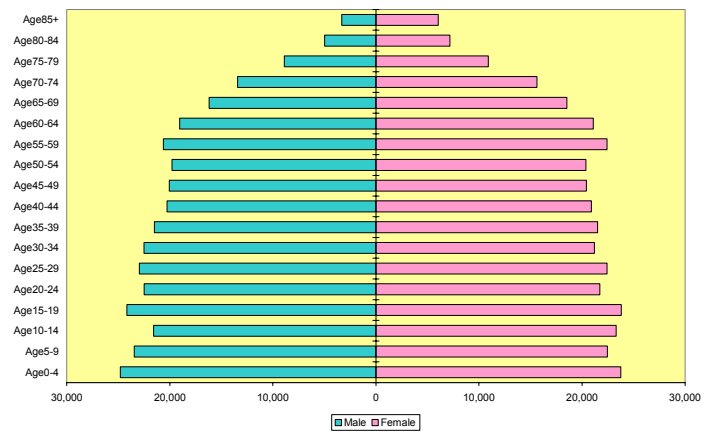

Northwest Arkansas Region White 2020 Population