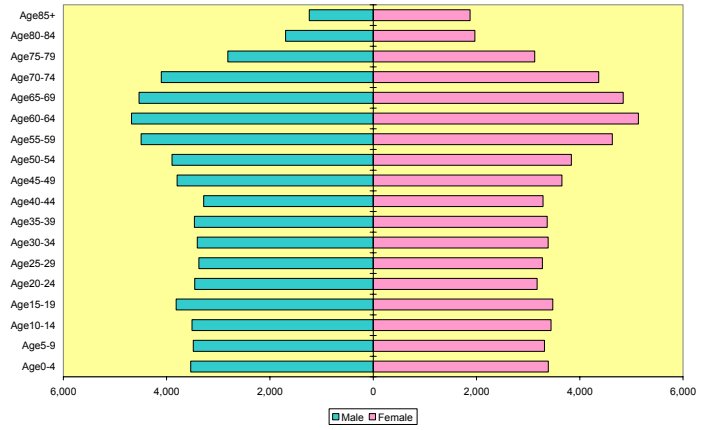

Hot Springs MSA 2020 Population