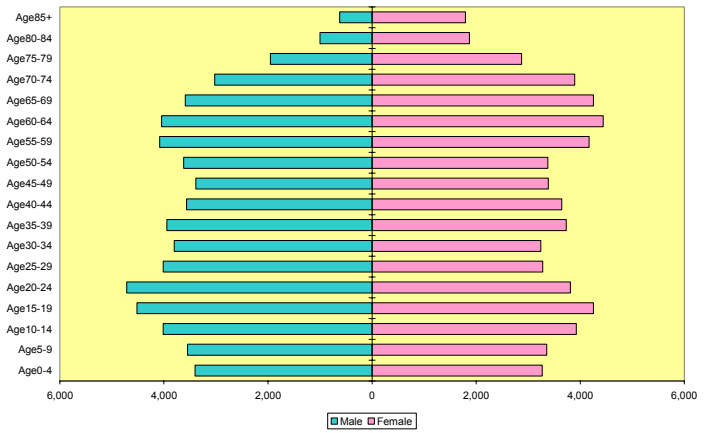

Southwest Arkansas Region White 2020 Population