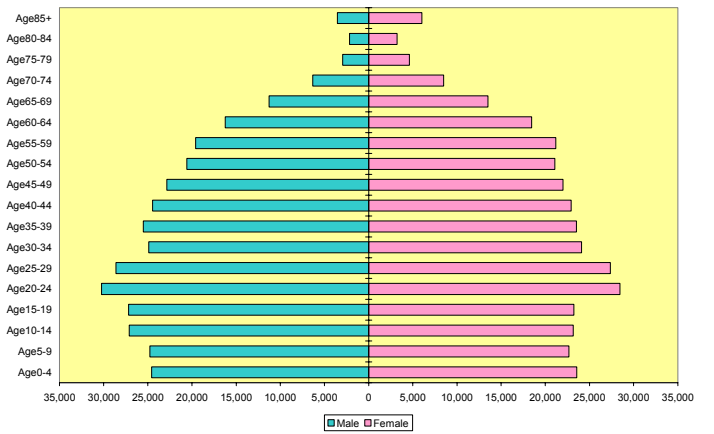

Urban Arkansas Counties' Nonwhite 2020 Population