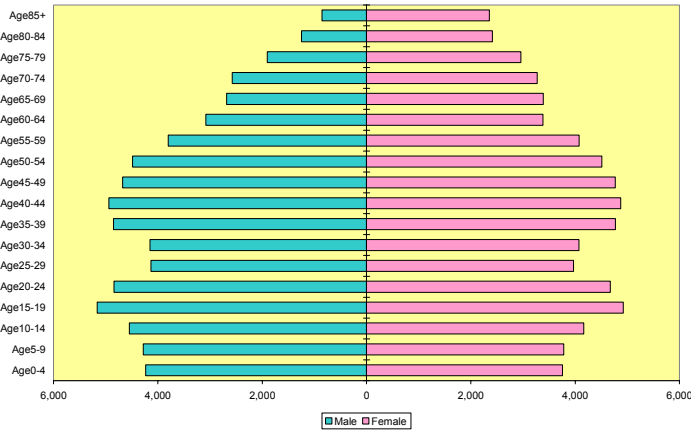

Southwest Arkansas Region White 2000 Population