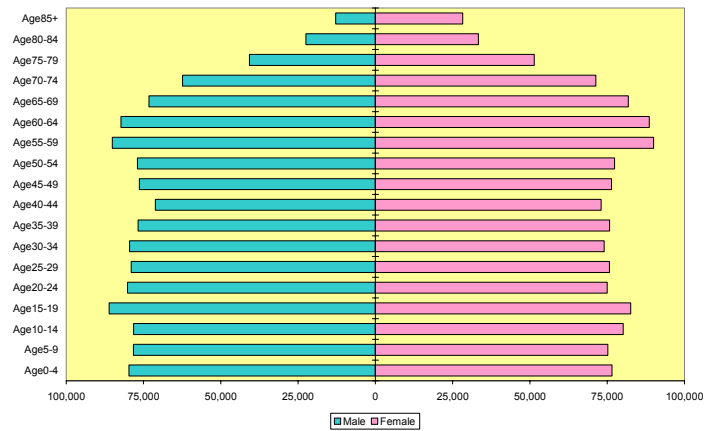

### Age Pyramids by Geographies and Race for Arkansas and USA 2000 and 2020

State of Arkansas 2000 Population

State of Arkansas 2020 Population

State of Arkansas White 2000 Population

State of Arkansas White 2020 Population