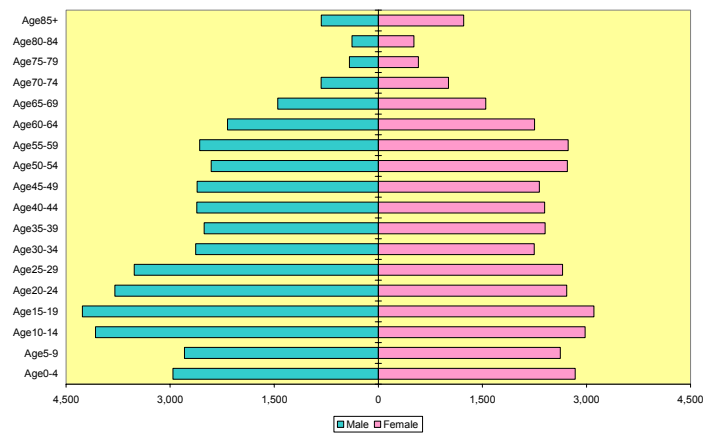

Little Rock-North Little Rock MSA White 2020 Population

Little Rock-North Little Rock MSA Nonwhite 2000 Population

Little Rock-North Little Rock MSA Nonwhite 2020 Population

Pine Bluff MSA 2000 Population

Pine Bluff MSA 2020 Population

Pine Bluff MSA White 2000 Population

Pine Bluff MSA White 2020 Population

Pine Bluff MSA Nonwhite 2000 Population

Pine Bluff MSA Nonwhite 2020 Population

Jonesboro MSA 2000 Population