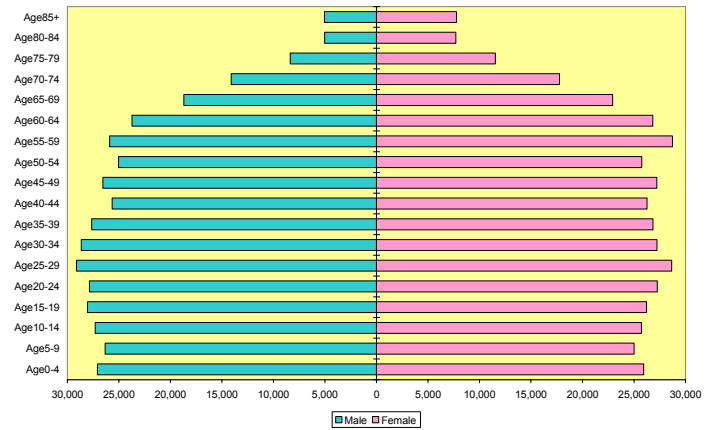

Hot Springs MSA Nonwhite 2000 Population

Hot Springs MSA Nonwhite 2020 Population

Little Rock-North Little Rock MSA 2000 Population

Little Rock-North Little Rock MSA 2020 Population

Little Rock-North Little Rock MSA White 2000 Population

Little Rock-North Little Rock MSA White 2020 Population

Little Rock-North Little Rock MSA Nonwhite 2000 Population

Little Rock-North Little Rock MSA Nonwhite 2020 Population

Pine Bluff MSA 2000 Population

Pine Bluff MSA 2020 Population

Pine Bluff MSA White 2000 Population

Pine Bluff MSA White 2020 Population

Pine Bluff MSA Nonwhite 2000 Population

Pine Bluff MSA Nonwhite 2020 Population

Jonesboro MSA 2000 Population