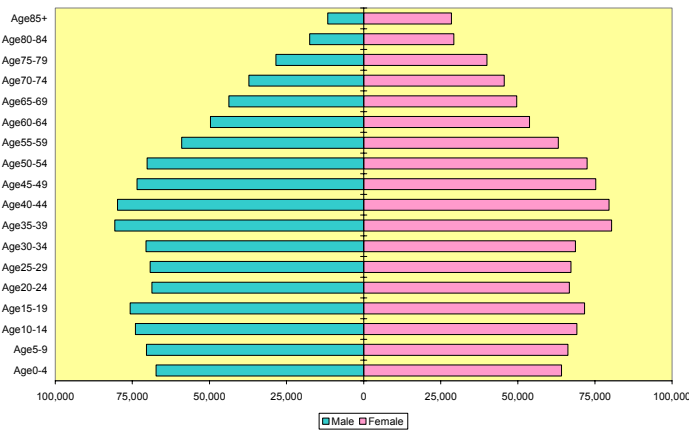

### Age Pyramids by Geographies and Race for Arkansas and USA 2000 and 2020

State of Arkansas 2000 Population

State of Arkansas 2020 Population

State of Arkansas White 2000 Population

State of Arkansas White 2020 Population