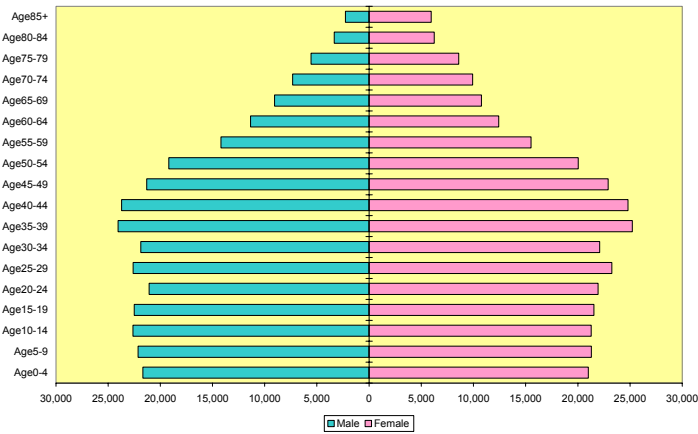

Arkansas Share of Fort Smith, AR-OK MSA Nonwhite 2020 Population

Hot Springs MSA 2000 Population

Hot Springs MSA 2020 Population

Hot Springs MSA White 2000 Population

Hot Springs MSA White 2020 Population

Hot Springs MSA Nonwhite 2000 Population

Hot Springs MSA Nonwhite 2020 Population

Little Rock-North Little Rock MSA 2000 Population

Little Rock-North Little Rock MSA 2020 Population

Little Rock-North Little Rock MSA White 2000 Population