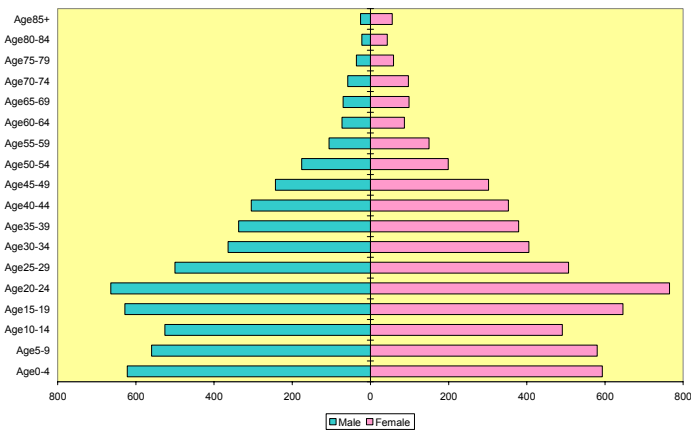

Pine Bluff MSA 2020 Population

Pine Bluff MSA White 2000 Population

Pine Bluff MSA White 2020 Population

Pine Bluff MSA Nonwhite 2000 Population

Pine Bluff MSA Nonwhite 2020 Population

Jonesboro MSA 2000 Population

Jonesboro MSA 2020 Population

Jonesboro MSA White 2000 Population

Jonesboro MSA White 2020 Population

Jonesboro MSA Nonwhite 2000 Population

Jonesboro MSA Nonwhite 2020 Population

Arkansas Share of Memphis, TN-AR-MS MSA 2000 Population