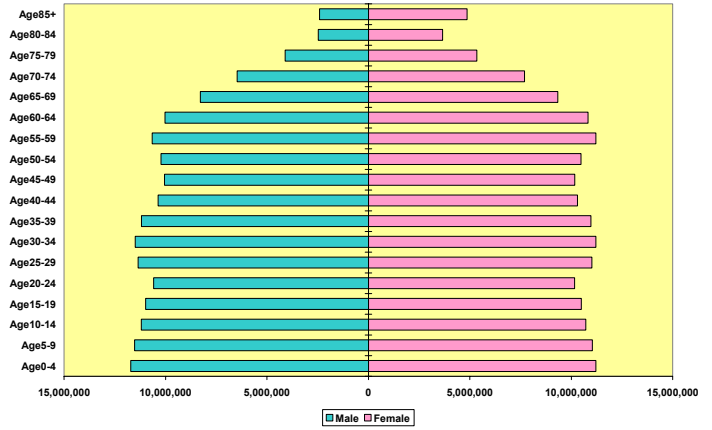

Southwest Arkansas Region 2020 Population

Southwest Arkansas Region White 2000 Population

Southwest Arkansas Region White 2020 Population

Southwest Arkansas Region Nonwhite 2000 Population

Southwest Arkansas Region Nonwhite 2020 Population

United States 2000 Population

United States 2020 Population

United States White 2000 Population

United States White 2020 Population

United States Nonwhite 2000 Population

United States Nonwhite 2020 Population