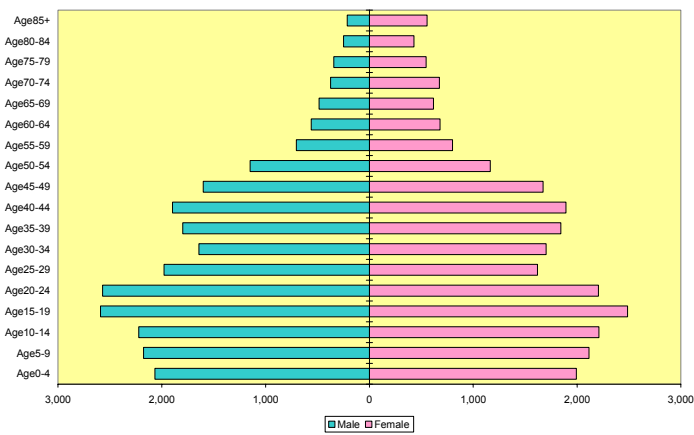

Little Rock-North Little Rock MSA White 2020 Population

Little Rock-North Little Rock MSA Nonwhite 2000 Population

Little Rock-North Little Rock MSA Nonwhite 2020 Population

Pine Bluff MSA 2000 Population

Pine Bluff MSA 2020 Population

Pine Bluff MSA White 2000 Population

Pine Bluff MSA White 2020 Population

Pine Bluff MSA Nonwhite 2000 Population

Pine Bluff MSA Nonwhite 2020 Population

Jonesboro MSA 2000 Population